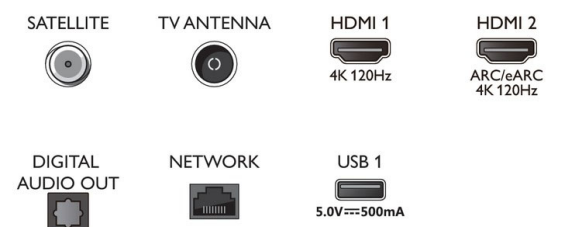

Design

- Colours of TV: Metal bezel frame
- Stand design: Satin chrome sticks

Dimensions

- Box dimensions (W x H x D): 1400.0 x 860.0 x 160.0 mm
- Set dimensions (W x H x D): 1228.0 x 708.0 x 58.0 mm
- Set dimensions with stand (W x H x D):

Accessories

- Included accessories: Remote Control, 2 x AAA Batteries, Tabletop stand, Power cord, Quick start guide, Legal and safety brochure

EU Energy card

- EPREL registration numbers: tbc
- Energy class for SDR: n.a.
- On mode power demand for SDR: tbc kWh/1000h
- Energy class for HDR: n.a.
- On mode power demand for HDR: tbc kWh/1000h
- Off mode power consumption: n.a.
- Networked standby mode: 2.0 W
- Panel technology used: OLED

Connections

Side

Bottom

Issue date 2023-03-11

Version: 2.1.1

12 NC: 8670 001 88199
EAN: 87 18863 03709 6

© 2023 Koninklijke Philips N.V.
All Rights reserved.

Specifications are subject to change without notice.
Trademarks are the property of Koninklijke Philips N.V.
or their respective owners.