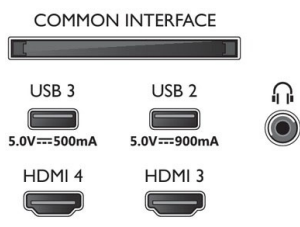

Design

- Colours of TV: Metal bezel frame
- Stand design: Satin chrome sticks

Dimensions

- Box dimensions (W x H x D): 1400.0 x 860.0 x 160.0 mm
- Set dimensions (W x H x D): 1228.0 x 708.0 x 58.0 mm
- Set dimensions with stand (W x H x D):

- 1228.0 x 723.0 x 240.0 mm
- Stand dimensions (W x H x D): 795.0 x 22.0 x 240.0 mm
- Stand height to TV bottom edge: 22.0 mm
- Distance between 2 stands: 795.0 mm
- Wall-mount compatible: 300 x 300 mm
- Product weight: 17.9 kg
- Product weight (+stand): 18.2 kg
- Weight incl. Packaging: 23.5 kg

Accessories

- Included accessories: Remote Control, 2 x AAA Batteries, Tabletop stand, Power cord, Quick start guide, Legal and safety brochure

EU Energy card

- EPREL registration numbers: tbc
- Energy class for SDR: n.a.
- On mode power demand for SDR: tbc kWh/1000h
- Energy class for HDR: n.a.
- On mode power demand for HDR: tbc kWh/1000h
- Off mode power consumption: n.a.
- Networked standby mode: 2.0 W
- Panel technology used: OLED

Connections

Side

Bottom

Issue date 2023-03-11

Version: 2.1.1

12 NC: 8670 001 88199
EAN: 87 18863 03709 6

© 2023 Koninklijke Philips N.V.
All Rights reserved.

Specifications are subject to change without notice.
Trademarks are the property of Koninklijke Philips N.V.
or their respective owners.