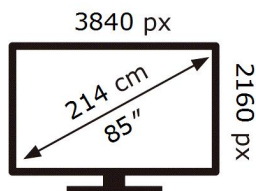

ENERG 

SAMSUNG

QE85LS03BGU

168 kWh/1000h

ABCDEF **G**

346 kWh/1000h

2019/2013