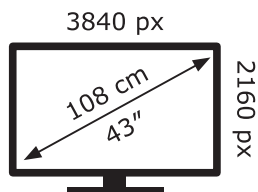

**ENERG** ⚡

**LG Electronics**

43UQ90009LA

**53** kWh/1000h

ABCDEF**G**

**HDR**

**82** kWh/1000h

2019/2013