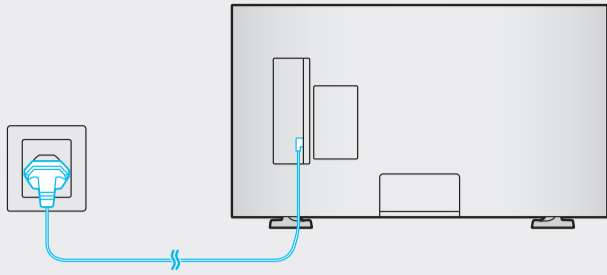

7

	A	B	C	D	E	F	G	H
32T43** 32T44** 32T45** 32T53** 32TE4*	29.0 inches (737.4 mm) (73.74 cm)	17.2 inches (438.0 mm) (43.80 cm)	2.9 inches (74.1 mm) (7.41 cm)	18.3 inches (465.4 mm) (46.54 cm)	5.9 inches (150.5 mm) (15.05 cm)	31.5 inches (80 cm)	8.8 lbs (4.0 kg)	9.0 lbs (4.1 kg)
32T47**	29.0 inches (737.4 mm) (73.74 cm)	17.2 inches (438.0 mm) (43.80 cm)	2.9 inches (74.1 mm) (7.41 cm)	18.3 inches (465.4 mm) (46.54 cm)	5.9 inches (150.5 mm) (15.05 cm)	31.5 inches (80 cm)	9.0 lbs (4.1 kg)	9.3 lbs (4.2 kg)
32T46**	29.0 inches (737.3 mm) (73.73 cm)	17.9 inches (455.3 mm) (45.53 cm)	2.9 inches (74.0 mm) (7.40 cm)	18.8 inches (477.8 mm) (47.78 cm)	5.9 inches (149.3 mm) (14.93 cm)	31.5 inches (80 cm)	8.8 lbs (4.0 kg)	9.0 lbs (4.1 kg)
32T49**	29.0 inches (737.3 mm) (73.73 cm)	17.9 inches (455.3 mm) (45.53 cm)	2.9 inches (74.0 mm) (7.40 cm)	18.8 inches (477.8 mm) (47.78 cm)	5.9 inches (149.3 mm) (14.93 cm)	31.5 inches (80 cm)	9.0 lbs (4.1 kg)	9.3 lbs (4.2 kg)

*: 0-9, A-Z

	VESA A x B (mm)	C (mm)	D x 4
32T43** 32T44** 32T45** 32T53** 32TE4*	100 x 100	26-28	M4
32T47** 32T46** 32T49**		21.9-23.9	

*: 0-9, A-Z

SAMSUNG

QUICK SETUP GUIDE

GUIDE D'INSTALLATION RAPIDE

GUÍA RÁPIDA DE CONFIGURACIÓN