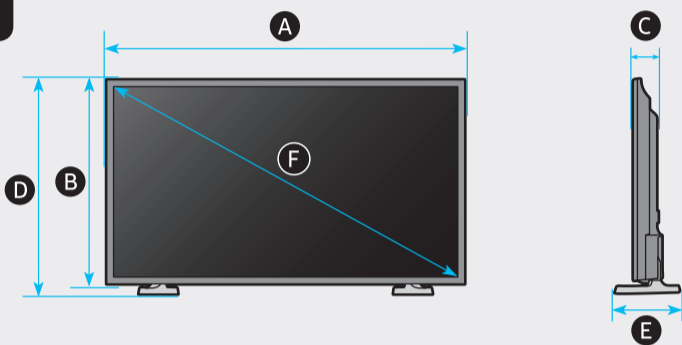

7

	A	B	C	D	E	F	G	H
32T43** 32T44** 32T45** 32T53** 32TE4*	29.0 inches (737.4 mm) (73.74 cm)	17.2 inches (438.0 mm) (43.80 cm)	2.9 inches (74.1 mm) (7.41 cm)	18.3 inches (465.4 mm) (46.54 cm)	5.9 inches (150.5 mm) (15.05 cm)	31.5 inches (80 cm)	8.8 lbs (4.0 kg)	9.0 lbs (4.1 kg)
32T47**	29.0 inches (737.4 mm) (73.74 cm)	17.2 inches (438.0 mm) (43.80 cm)	2.9 inches (74.1 mm) (7.41 cm)	18.3 inches (465.4 mm) (46.54 cm)	5.9 inches (150.5 mm) (15.05 cm)	31.5 inches (80 cm)	9.0 lbs (4.1 kg)	9.3 lbs (4.2 kg)
32T46**	29.0 inches (737.3 mm) (73.73 cm)	17.9 inches (455.3 mm) (45.53 cm)	2.9 inches (74.0 mm) (7.40 cm)	18.8 inches (477.8 mm) (47.78 cm)	5.9 inches (149.3 mm) (14.93 cm)	31.5 inches (80 cm)	8.8 lbs (4.0 kg)	9.0 lbs (4.1 kg)
32T49**	29.0 inches (737.3 mm) (73.73 cm)	17.9 inches (455.3 mm) (45.53 cm)	2.9 inches (74.0 mm) (7.40 cm)	18.8 inches (477.8 mm) (47.78 cm)	5.9 inches (149.3 mm) (14.93 cm)	31.5 inches (80 cm)	9.0 lbs (4.1 kg)	9.3 lbs (4.2 kg)

*: 0-9, A-Z

	VESA A x B (mm)	C (mm)	D x 4
32T43** 32T44** 32T45** 32T53** 32TE4*	100 x 100	26-28	M4
32T47** 32T46** 32T49**		21.9-23.9	

*: 0-9, A-Z

SAMSUNG

QUICK SETUP GUIDE

GUIDE D'INSTALLATION RAPIDE

GUÍA RÁPIDA DE CONFIGURACIÓN