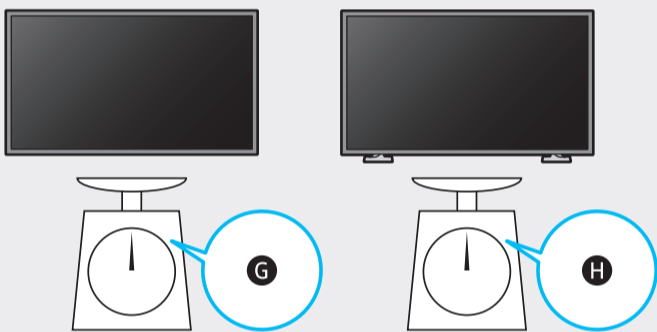

7

	A	B	C	D	E	F	G	H
32T43** 32T44** 32T45** 32T53** 32TE4*	29.0 inches (737.4 mm) (73.74 cm)	17.2 inches (438.0 mm) (43.80 cm)	2.9 inches (74.1 mm) (7.41 cm)	18.3 inches (465.4 mm) (46.54 cm)	5.9 inches (150.5 mm) (15.05 cm)	31.5 inches (80 cm)	8.8 lbs (4.0 kg)	9.0 lbs (4.1 kg)
32T47**	29.0 inches (737.4 mm) (73.74 cm)	17.2 inches (438.0 mm) (43.80 cm)	2.9 inches (74.1 mm) (7.41 cm)	18.3 inches (465.4 mm) (46.54 cm)	5.9 inches (150.5 mm) (15.05 cm)	31.5 inches (80 cm)	9.0 lbs (4.1 kg)	9.3 lbs (4.2 kg)
32T46**	29.0 inches (737.3 mm) (73.73 cm)	17.9 inches (455.3 mm) (45.53 cm)	2.9 inches (74.0 mm) (7.40 cm)	18.8 inches (477.8 mm) (47.78 cm)	5.9 inches (149.3 mm) (14.93 cm)	31.5 inches (80 cm)	8.8 lbs (4.0 kg)	9.0 lbs (4.1 kg)
32T49**	29.0 inches (737.3 mm) (73.73 cm)	17.9 inches (455.3 mm) (45.53 cm)	2.9 inches (74.0 mm) (7.40 cm)	18.8 inches (477.8 mm) (47.78 cm)	5.9 inches (149.3 mm) (14.93 cm)	31.5 inches (80 cm)	9.0 lbs (4.1 kg)	9.3 lbs (4.2 kg)

*: 0-9, A-Z

	VESA A x B (mm)	C (mm)	D x 4
32T43** 32T44** 32T45** 32T53** 32TE4*	100 x 100	26-28	M4
32T47** 32T46** 32T49**		21.9-23.9	

*: 0-9, A-Z

SAMSUNG

QUICK SETUP GUIDE

GUIDE D'INSTALLATION RAPIDE

GUÍA RÁPIDA DE CONFIGURACIÓN