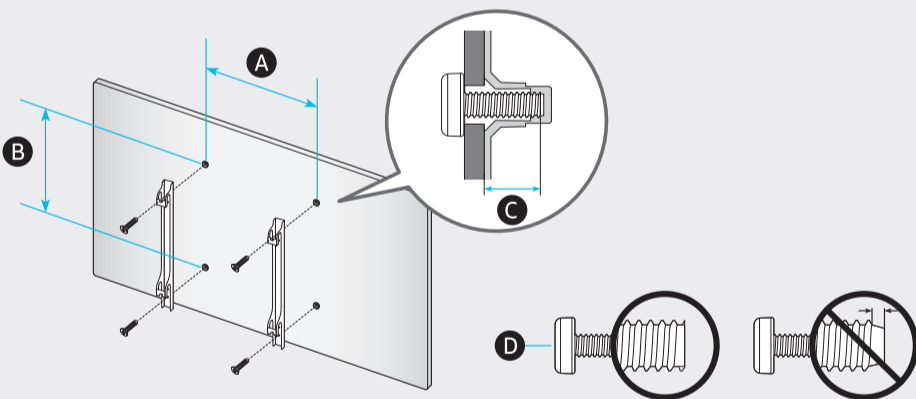

7

	A	B	C	D	E	F	G	H
32T43** 32T44** 32T45** 32T53** 32TE4*	29.0 inches (737.4 mm) (73.74 cm)	17.2 inches (438.0 mm) (43.80 cm)	2.9 inches (74.1 mm) (7.41 cm)	18.3 inches (465.4 mm) (46.54 cm)	5.9 inches (150.5 mm) (15.05 cm)	31.5 inches (80 cm)	8.8 lbs (4.0 kg)	9.0 lbs (4.1 kg)
32T47**	29.0 inches (737.4 mm) (73.74 cm)	17.2 inches (438.0 mm) (43.80 cm)	2.9 inches (74.1 mm) (7.41 cm)	18.3 inches (465.4 mm) (46.54 cm)	5.9 inches (150.5 mm) (15.05 cm)	31.5 inches (80 cm)	9.0 lbs (4.1 kg)	9.3 lbs (4.2 kg)
32T46**	29.0 inches (737.3 mm) (73.73 cm)	17.9 inches (455.3 mm) (45.53 cm)	2.9 inches (74.0 mm) (7.40 cm)	18.8 inches (477.8 mm) (47.78 cm)	5.9 inches (149.3 mm) (14.93 cm)	31.5 inches (80 cm)	8.8 lbs (4.0 kg)	9.0 lbs (4.1 kg)
32T49**	29.0 inches (737.3 mm) (73.73 cm)	17.9 inches (455.3 mm) (45.53 cm)	2.9 inches (74.0 mm) (7.40 cm)	18.8 inches (477.8 mm) (47.78 cm)	5.9 inches (149.3 mm) (14.93 cm)	31.5 inches (80 cm)	9.0 lbs (4.1 kg)	9.3 lbs (4.2 kg)

*: 0-9, A-Z

	VESA A x B (mm)	C (mm)	D x 4
32T43** 32T44** 32T45** 32T53** 32TE4*	100 x 100	26-28	M4
32T47** 32T46** 32T49**		21.9-23.9	

*: 0-9, A-Z

SAMSUNG

QUICK SETUP GUIDE

GUIDE D'INSTALLATION RAPIDE

GUÍA RÁPIDA DE CONFIGURACIÓN