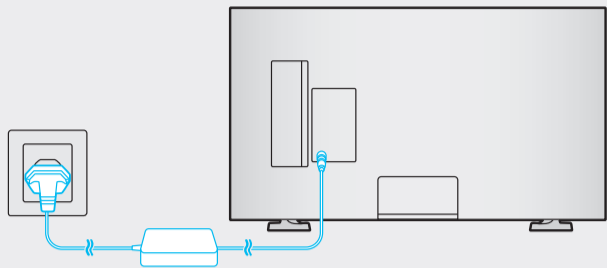

7

	A	B	C	D	E	F	G	H
32T43** 32T44** 32T45** 32T53** 32TE4*	29.0 inches (737.4 mm) (73.74 cm)	17.2 inches (438.0 mm) (43.80 cm)	2.9 inches (74.1 mm) (7.41 cm)	18.3 inches (465.4 mm) (46.54 cm)	5.9 inches (150.5 mm) (15.05 cm)	31.5 inches (80 cm)	8.8 lbs (4.0 kg)	9.0 lbs (4.1 kg)
32T47**	29.0 inches (737.4 mm) (73.74 cm)	17.2 inches (438.0 mm) (43.80 cm)	2.9 inches (74.1 mm) (7.41 cm)	18.3 inches (465.4 mm) (46.54 cm)	5.9 inches (150.5 mm) (15.05 cm)	31.5 inches (80 cm)	9.0 lbs (4.1 kg)	9.3 lbs (4.2 kg)
32T46**	29.0 inches (737.3 mm) (73.73 cm)	17.9 inches (455.3 mm) (45.53 cm)	2.9 inches (74.0 mm) (7.40 cm)	18.8 inches (477.8 mm) (47.78 cm)	5.9 inches (149.3 mm) (14.93 cm)	31.5 inches (80 cm)	8.8 lbs (4.0 kg)	9.0 lbs (4.1 kg)
32T49**	29.0 inches (737.3 mm) (73.73 cm)	17.9 inches (455.3 mm) (45.53 cm)	2.9 inches (74.0 mm) (7.40 cm)	18.8 inches (477.8 mm) (47.78 cm)	5.9 inches (149.3 mm) (14.93 cm)	31.5 inches (80 cm)	9.0 lbs (4.1 kg)	9.3 lbs (4.2 kg)

*: 0-9, A-Z

	VESA A x B (mm)	C (mm)	D x 4
32T43** 32T44** 32T45** 32T53** 32TE4*	100 x 100	26-28	M4
32T47** 32T46** 32T49**		21.9-23.9	

*: 0-9, A-Z

SAMSUNG

QUICK SETUP GUIDE

GUIDE D'INSTALLATION RAPIDE

GUÍA RÁPIDA DE CONFIGURACIÓN

GUIA RÁPIDO DE INSTALAÇÃO

KURZANLEITUNG ZUR KONFIGURATION

GUIDA DI INSTALLAZIONE RAPIDA

BN68-12514A-00