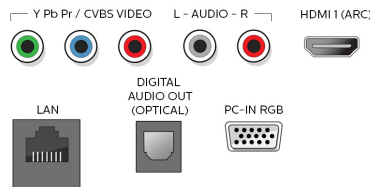

- Aerial Input: 75 ohm F-type
- TV system: ATSC, NTSC
- Video Playback: NTSC
- Tuner bands: UHF, VHF

Connectivity

- AV 1: CVBS/YPbPr, Shared audio L/R in
- HDMI 1: HDMI, Shared audio L/R in
- HDMI 2: HDMI, Shared audio L/R in
- HDMI 3: HDMI, Shared audio L/R in
- Audio Output - Digital: Optical (TOSLINK)
- USB: USB
- Other connections: Ethernet, Headphone out, PC-In VGA, Wireless LAN 802.11ac MIMO
- EasyLink (HDMI-CEC): One touch play, Power status, System info (menu language), Remote control pass-through, System audio control, System standby

Network Services

- NetTV Apps: Netflix, Vudu, YouTube, Pandora, Cinema Now, Hotlist, Samba, Xumo
- Network Features: Home Network, Wireless Screencasting

Connections

Side

Rear

Issue date 2016-06-20

Version: 1.1.1