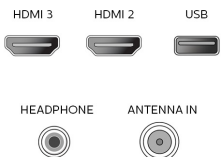

Tuner/Reception/Transmission

- Aerial Input: 75 ohm F-type
- TV system: ATSC, NTSC
- Video Playback: NTSC
- Tuner bands: UHF, VHF

Connectivity

- AV 1: CVBS/YPbPr, Shared audio L/R in
- HDMI 1: HDMI, Shared audio L/R in
- HDMI 2: HDMI, Shared audio L/R in
- HDMI 3: HDMI, Shared audio L/R in
- Audio Output - Digital: Optical (TOSLINK)
- USB: USB
- Other connections: Ethernet, Headphone out, PC-In VGA, Wireless LAN 802.11ac MIMO
- EasyLink (HDMI-CEC): One touch play, Power status, System info (menu language), Remote control pass-through, System audio control, System standby

Power

- Ambient temperature: 5°C to 40°C (41°F to 104°F)
- Mains power: 120V/60Hz
- Power consumption: 85 W
- Standby power consumption: < 0.5 W

Dimensions

- Set dimensions in inch (W x H x D): 38.5 x 23.1 x 4.0 inch
- Product weight (lb): 19.85 lb lb
- Set dimensions with stand in inch (W x H x D): 38.5 x 24.3 x 7.7 inch
- Product weight (+stand) (lb): 21.83 lb

- Box dimensions in inch (W x H x D): 41.8 x 25.8 x 7.5 inch
- Weight incl. Packaging (lb): 27.56 lb
- VESA wall mount compatible: 200 x 200 mm

Accessories

- Included accessories: Table top stand, Quick start guide, User Manual, Remote Control, Batteries for remote control, Screws

Network Services

- NetTV Apps: Netflix, Vudu, YouTube, Pandora, Cinema Now, Hotlist, Samba, Xumo
- Network Features: Home Network, Wireless Screencasting

Connections

Side