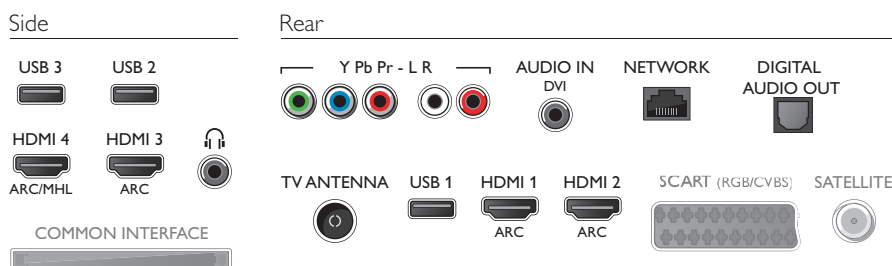

Connections

Issue date 2017-07-10

Version: 6.4.3

12 NC: 8670 001 38999
EAN: 87 18863 00983 3

© 2017 Koninklijke Philips N.V.
All Rights reserved.

Specifications are subject to change without notice.
Trademarks are the property of Koninklijke Philips N.V.
or their respective owners.

www.philips.com