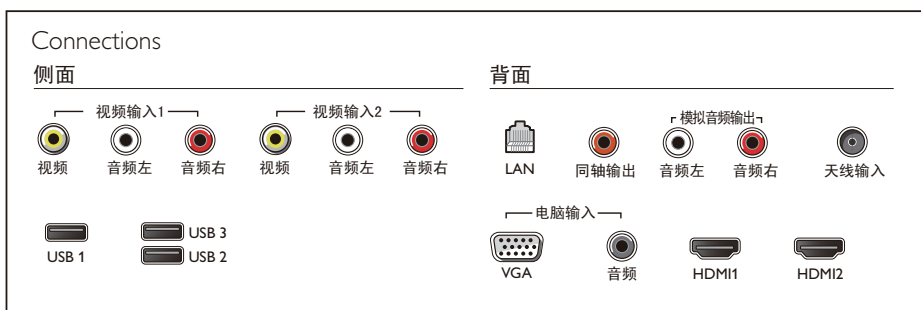

Highlights

Two HDMI inputs with Easylink

Avoid cable clutter with a single HDMI cable to carry both picture and audio signals from your devices to your TV. HDMI uses uncompressed signals, ensuring the highest quality from source to screen. Together with Philips Easylink, you'll need only one remote control to perform most operations on your TV, DVD, Blu-ray, set top box or home theatre system.

USB (photos, music, video)

Share the fun. Connect your USB memory-stick, digital camera, mp3 player or other multimedia device to the USB port on your TV to enjoy photos, videos and music with the easy to use onscreen content browser.

Full HD LED TV

Picture Quality matters. Regular HDTVs deliver quality, but you expect more. Imagine crisp detail paired with high brightness, incredible contrast and realistic colors for a true to life picture.

Pixel Precise HD

Pixel Precise HD optimizes picture quality to deliver fluid, yet sharp moving images with beautiful contrast, detail and depth. With deeper blacks, brighter whites and the most vivid, brilliant colors with natural, lifelike skin tones, you'll enjoy a viewing experience like you were there.

Smart TV

Discover a Smarter experience that lies beyond traditional TV. Rent and stream movies, videos or games from online video stores. Watch catch-up TV from your favorite channels and enjoy a growing selection of online apps with Smart TV.

Issue date 2016-08-06

Version: 3.1.5

12 NC: 8670 001 37532
EAN: 69 59033 85432 3

© 2016 Koninklijke Philips N.V.
All Rights reserved.

Specifications are subject to change without notice.
Trademarks are the property of Koninklijke Philips N.V.
or their respective owners.

www.philips.com

* EPG and actual visibility (up to 8 days) is country and operator dependent.