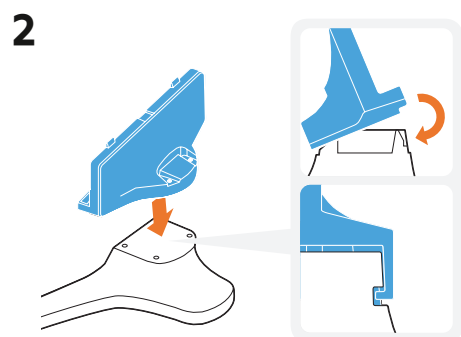

Parts list for TV mounting:

- 32" M4 X L12 (7EA)
- 40" ~ 55" M4 X L14 (8EA)
- 60" ~ 65" M4 X L14 (4EA) and M4 X L10 (4EA)

BN68-07069M-02