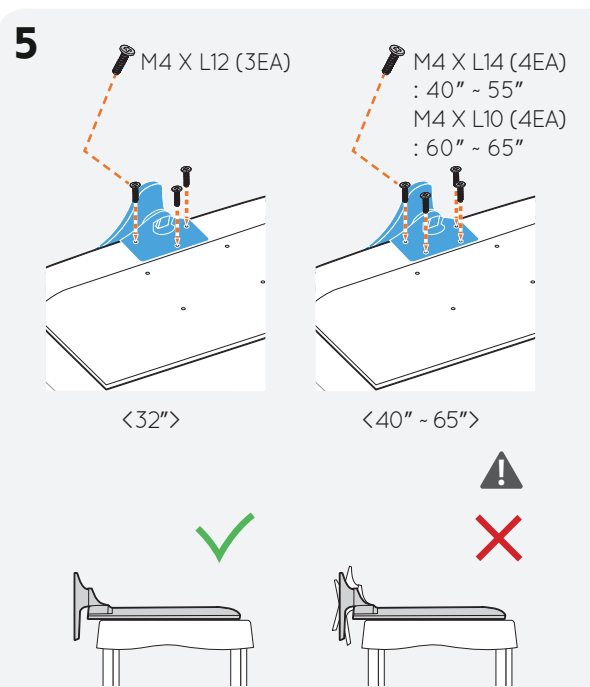

Parts list for TV mounting:

- 32" M4 X L12 (7EA)
- 40" ~ 55" M4 X L14 (8EA)
- 60" ~ 65" M4 X L14 (4EA) and M4 X L10 (4EA)

BN68-07069M-02