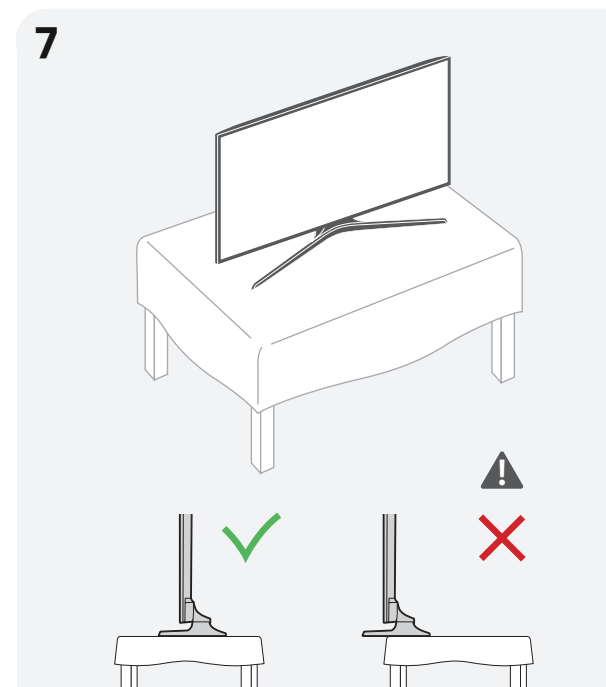

Parts list for TV mounting:

- 32" M4 X L12 (7EA)
- 40" ~ 55" M4 X L14 (8EA)
- 60" ~ 65" M4 X L14 (4EA) and M4 X L10 (4EA)

BN68-07069M-02