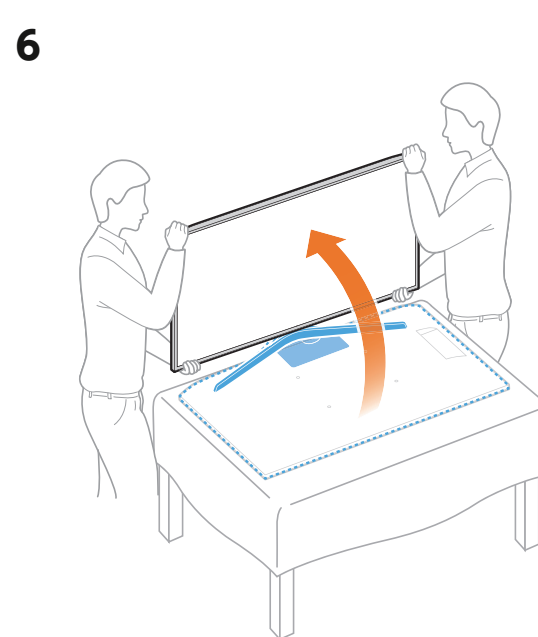

Parts list for TV mounting:

- 32" M4 X L12 (7EA)
- 40" ~ 55" M4 X L14 (8EA)
- 60" ~ 65" M4 X L14 (4EA) and M4 X L10 (4EA)

BN68-07069M-02