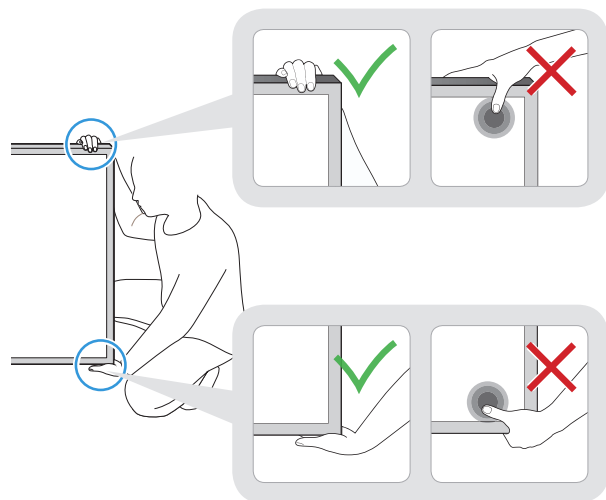

Parts list for TV mounting:

- 32" M4 X L12 (7EA)
- 40" ~ 55" M4 X L14 (8EA)
- 60" ~ 65" M4 X L14 (4EA) and M4 X L10 (4EA)

BN68-07069M-02