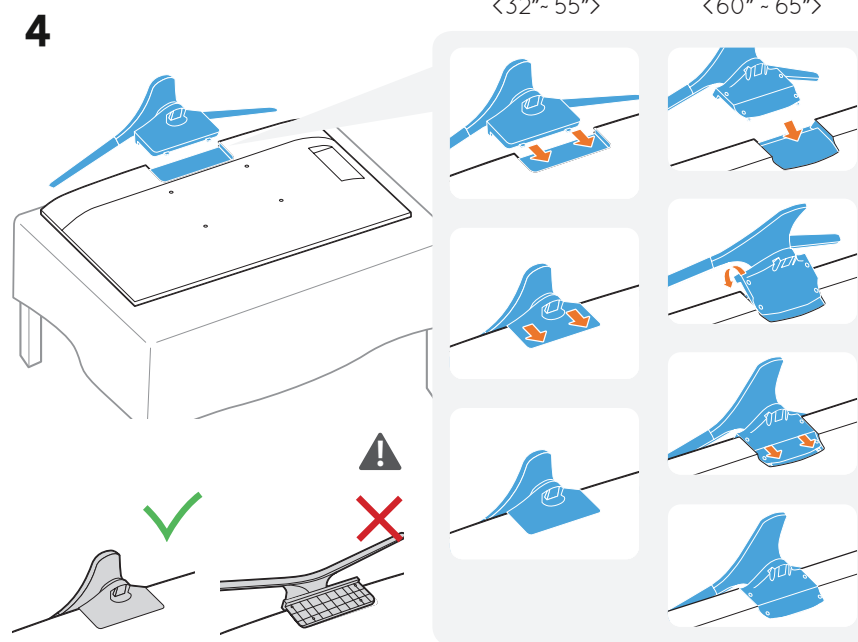

Parts list for TV mounting:

- 32" M4 X L12 (7EA)
- 40" ~ 55" M4 X L14 (8EA)
- 60" ~ 65" M4 X L14 (4EA) and M4 X L10 (4EA)

BN68-07069M-02