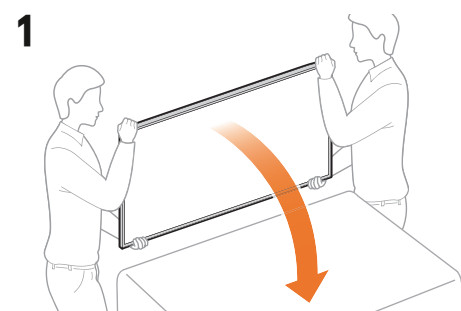

Parts list for TV mounting:

- 32" M4 X L12 (7EA)
- 40" ~ 55" M4 X L14 (8EA)
- 60" ~ 65" M4 X L14 (4EA) and M4 X L10 (4EA)

BN68-07069M-02