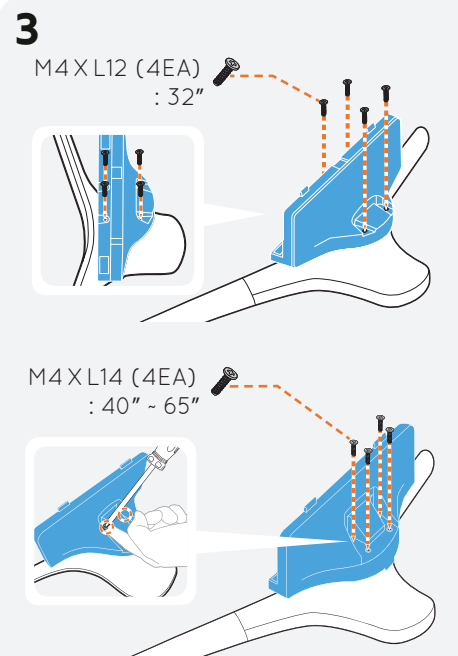

Parts list for TV mounting:

- 32" M4 X L12 (7EA)
- 40" ~ 55" M4 X L14 (8EA)
- 60" ~ 65" M4 X L14 (4EA) and M4 X L10 (4EA)

BN68-07069M-02