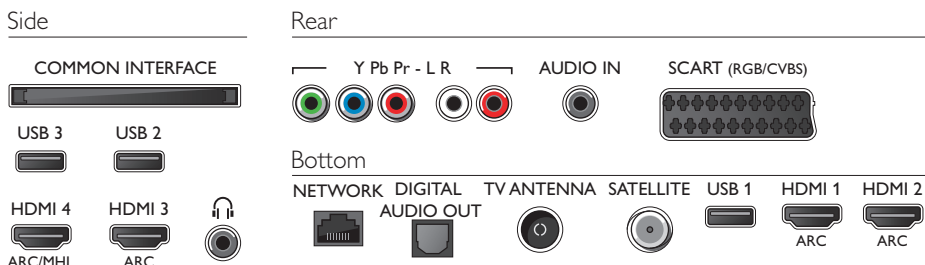

Dimensions

- TV stand width distance: 1099.17 mm
- Box dimensions (W x H x D): 1200 x 775 x 160 mm
- Set dimensions (W x H x D): 1099.18 x 643.07 x 78.6 mm
- Set dimensions with stand (W x H x D): 1099.18 x 692.78 x 219.49 mm
- Product weight: 11.97 kg
- Product weight (+stand): 12.47 kg
- Weight incl. Packaging: 16.2 kg
- VESA wall mount compatible: 400 x 200 mm

Accessories

- Included accessories: Remote Control, Table top stand, Power cord, Quick start guide, Legal and safety brochure, 2 x AAA Batteries

Connections

Issue date 2017-04-01
Version: 5.1.1
12 NC: 8670 001 44653
EAN: 87 18863 01196 6