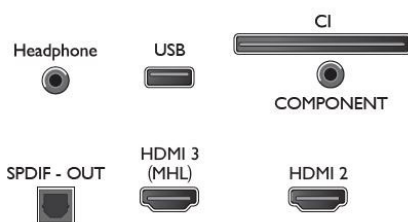

Dimensions

- Box dimensions (W x H x D): 1240 x 756 x 178 mm
- Set dimensions (W x H x D): 1126 x 655 x 88 mm
- Set dimensions with stand (W x H x D): 1126 x 712 x 233 mm
- TV stand width distance: 243 mm
- Product weight: 9.5 kg
- Product weight (+stand): 9.8 kg
- Weight incl. Packaging: 12.8 kg
- VESA wall mount compatible: 200 x 200 mm

Accessories

- Included accessories: Remote Control, 2 x AAA Batteries, Power cord, Mini-jack to YPbPr cable, Quick start guide, Legal and safety brochure, Table top stand

Connections

Side

Bottom

Issue date 2017-12-15