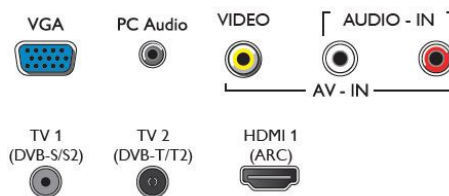

Accessories

- Included accessories: Remote Control, 2 x AAA Batteries, Power cord, Mini-jack to YPbPr cable, Quick start guide, Legal and safety brochure, Table top stand

Connections

Side

Bottom

Issue date 2017-12-15