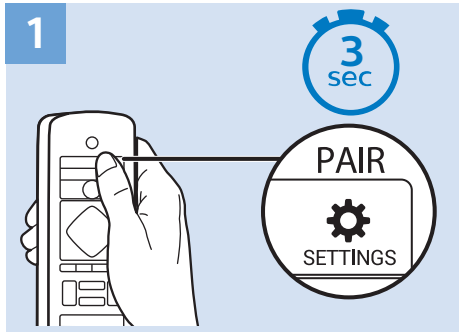

Multimedia Player (UHD Video source)

Video Player - YPbPr, L/R

Bluetooth - Gamepad, Keyboard, Mouse

VESA (x, y)

49" (123 cm) 200x200 mm M6

55" (139 cm) 300x200 mm M6

65" (164 cm) 400x300 mm M6

All registered and unregistered trademarks are property of their respective owners.
Specifications are subject to change without notice.
Philips and the Philips' shield emblem are trademarks of Koninklijke Philips N.V.
and are used under license from Koninklijke Philips N.V.
2018 © TP Vision Europe B.V. All rights reserved.