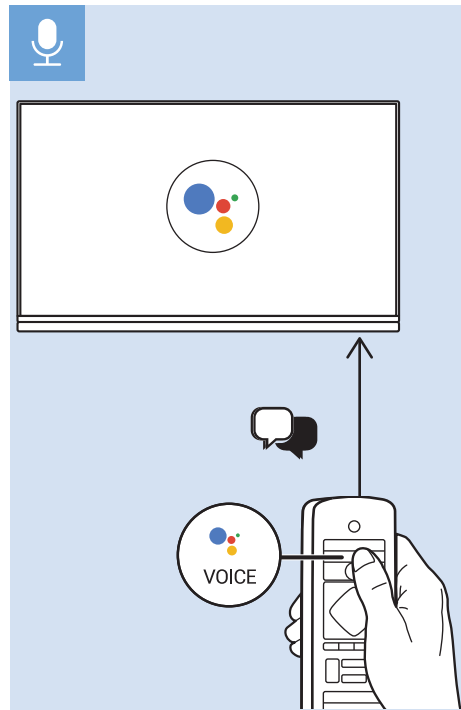

Multimedia Player (UHD Video source)

Video Player - YPbPr, L/R

Bluetooth - Gamepad, Keyboard, Mouse

VESA (x, y)

49" (123 cm) 200x200 mm M6

55" (139 cm) 300x200 mm M6

65" (164 cm) 400x300 mm M6

All registered and unregistered trademarks are property of their respective owners.
Specifications are subject to change without notice.
Philips and the Philips' shield emblem are trademarks of Koninklijke Philips N.V.
and are used under license from Koninklijke Philips N.V.
2018 © TP Vision Europe B.V. All rights reserved.