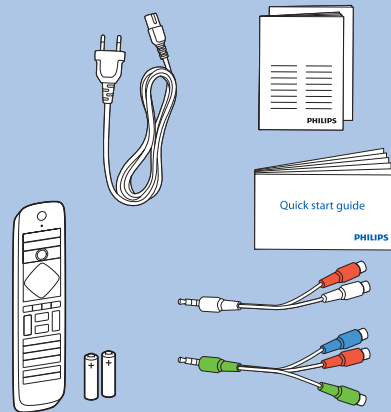

49"/55" ▶ P.3

65" ▶ P.7

Register your product and get support at
www.philips.com/TVsupport

8503 series

PHILIPS

English – Read the safety instructions.

Български - Прочетете инструкциите за безопасност.

Čeština – Přečtěte si bezpečnostní pokyny.