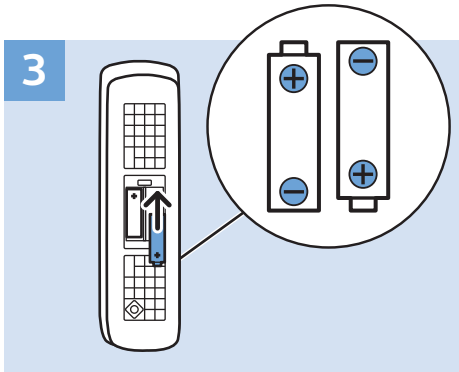

Digital Audio System - OPTICAL

Headphones

MHL

Network - Wireless

Network - Wired

Computer - HDMI

USB Flash Drive

USB Hard Drive

Multimedia Player (UHD Video source)

Video Player - YPbPr, L/R

Bluetooth - Gamepad, Keyboard, Mouse

VESA (x, y)

49" (123 cm) 200x200 mm M6

55" (139 cm) 300x200 mm M6

65" (164 cm) 400x300 mm M6

All registered and unregistered trademarks are property of their respective owners.
Specifications are subject to change without notice.
Philips and the Philips' shield emblem are trademarks of Koninklijke Philips N.V.
and are used under license from Koninklijke Philips N.V.
2018 © TP Vision Europe B.V. All rights reserved.