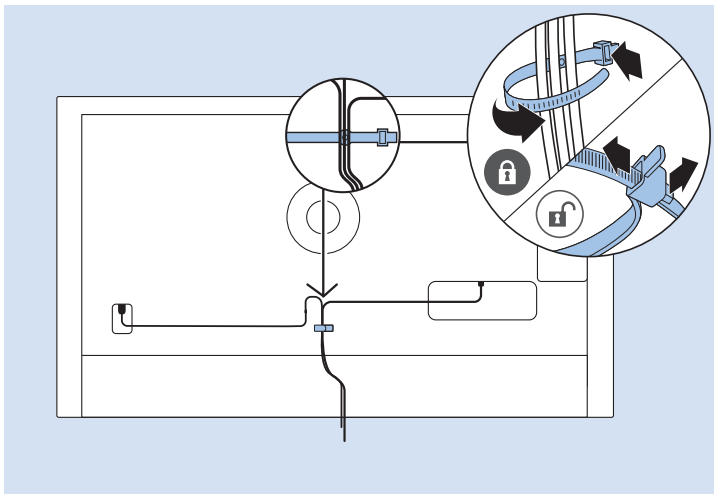

Multimedia Player (UHD Video source)

Video Player - YPbPr, L/R

Bluetooth - Gamepad, Keyboard, Mouse

VESA (x, y)

49" (123 cm) 200x200 mm M6

55" (139 cm) 300x200 mm M6

65" (164 cm) 400x300 mm M6

All registered and unregistered trademarks are property of their respective owners.
Specifications are subject to change without notice.
Philips and the Philips' shield emblem are trademarks of Koninklijke Philips N.V.
and are used under license from Koninklijke Philips N.V.
2018 © TP Vision Europe B.V. All rights reserved.