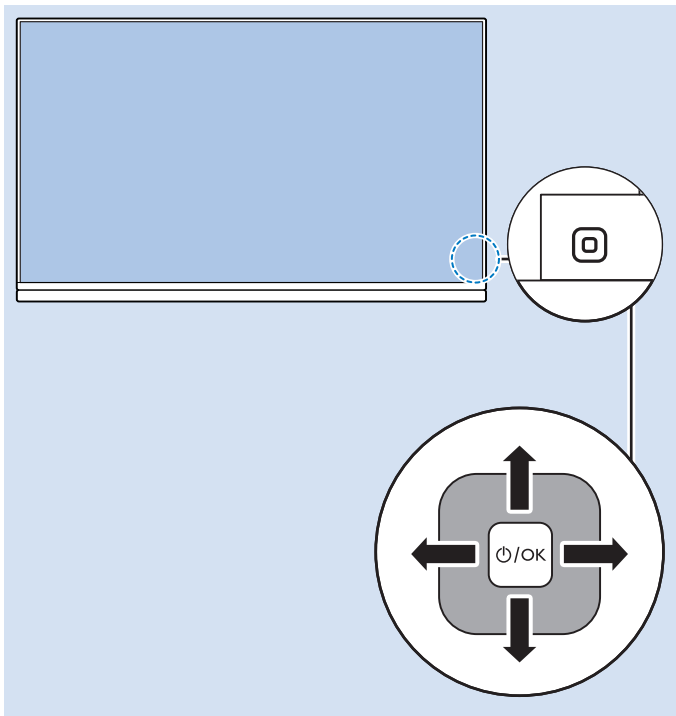

Multimedia Player (UHD Video source)

Video Player - YPbPr, L/R

Bluetooth - Gamepad, Keyboard, Mouse

VESA (x, y)

49" (123 cm) 200x200 mm M6

55" (139 cm) 300x200 mm M6

65" (164 cm) 400x300 mm M6

All registered and unregistered trademarks are property of their respective owners.
Specifications are subject to change without notice.
Philips and the Philips' shield emblem are trademarks of Koninklijke Philips N.V.
and are used under license from Koninklijke Philips N.V.
2018 © TP Vision Europe B.V. All rights reserved.