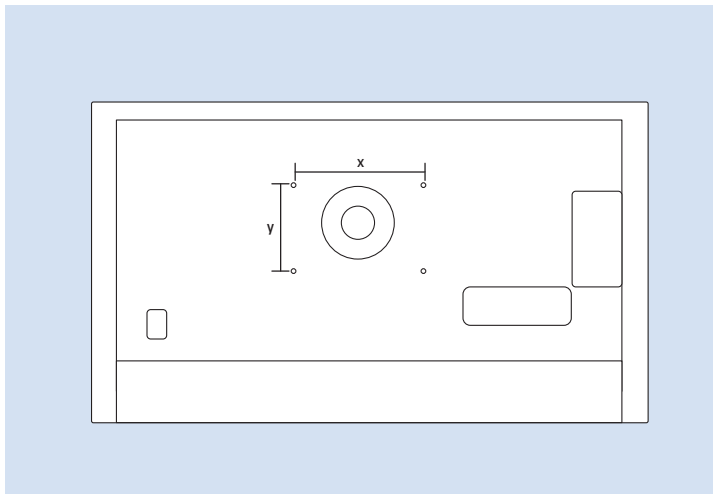

Multimedia Player (UHD Video source)

Video Player - YPbPr, L/R

Bluetooth - Gamepad, Keyboard, Mouse

VESA (x, y)

49" (123 cm) 200x200 mm M6

55" (139 cm) 300x200 mm M6

65" (164 cm) 400x300 mm M6

All registered and unregistered trademarks are property of their respective owners.
Specifications are subject to change without notice.
Philips and the Philips' shield emblem are trademarks of Koninklijke Philips N.V.
and are used under license from Koninklijke Philips N.V.
2018 © TP Vision Europe B.V. All rights reserved.