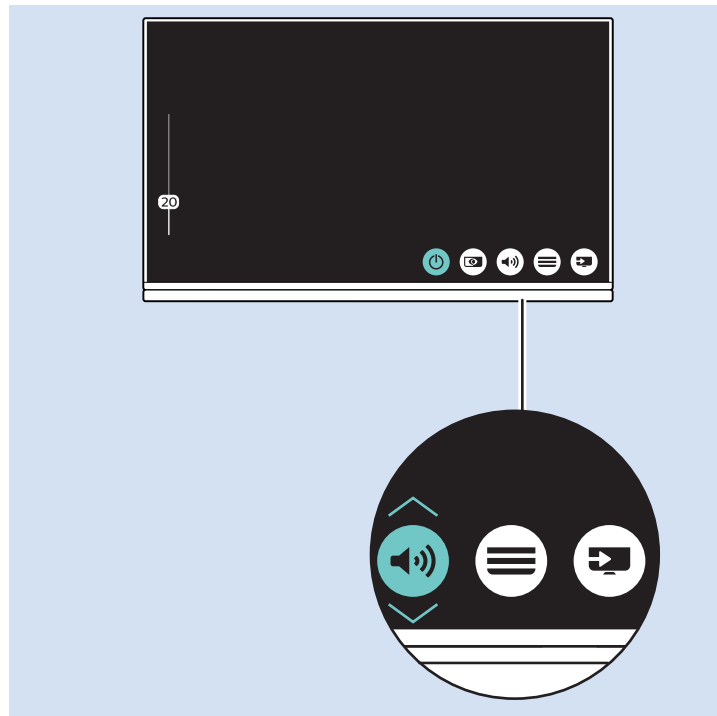

Digital Audio System - OPTICAL

Headphones

MHL

Network - Wireless

Network - Wired

Computer - HDMI

USB Flash Drive

USB Hard Drive

Multimedia Player (UHD Video source)

Video Player - YPbPr, L/R

Bluetooth - Gamepad, Keyboard, Mouse

VESA (x, y)

49" (123 cm) 200x200 mm M6

55" (139 cm) 300x200 mm M6

65" (164 cm) 400x300 mm M6

All registered and unregistered trademarks are property of their respective owners.
Specifications are subject to change without notice.
Philips and the Philips' shield emblem are trademarks of Koninklijke Philips N.V.
and are used under license from Koninklijke Philips N.V.
2018 © TP Vision Europe B.V. All rights reserved.