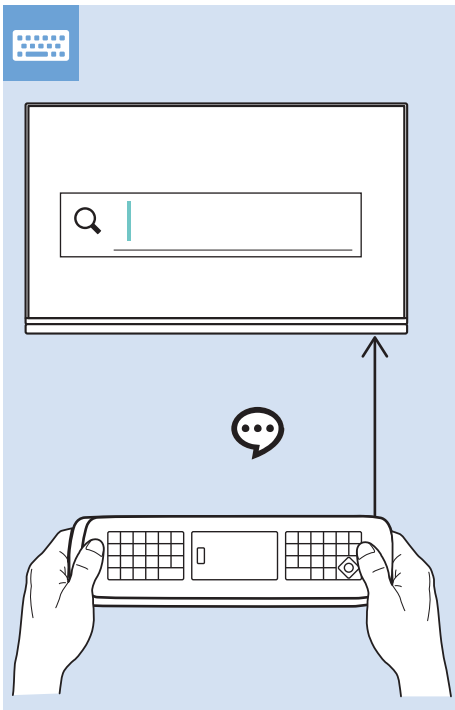

Multimedia Player (UHD Video source)

Video Player - YPbPr, L/R

Bluetooth - Gamepad, Keyboard, Mouse

VESA (x, y)

49" (123 cm) 200x200 mm M6

55" (139 cm) 300x200 mm M6

65" (164 cm) 400x300 mm M6

All registered and unregistered trademarks are property of their respective owners.
Specifications are subject to change without notice.
Philips and the Philips' shield emblem are trademarks of Koninklijke Philips N.V.
and are used under license from Koninklijke Philips N.V.
2018 © TP Vision Europe B.V. All rights reserved.