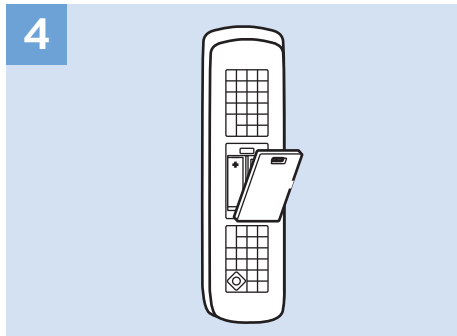

Multimedia Player (UHD Video source)

Video Player - YPbPr, L/R

Bluetooth - Gamepad, Keyboard, Mouse

VESA (x, y)

49" (123 cm) 200x200 mm M6

55" (139 cm) 300x200 mm M6

65" (164 cm) 400x300 mm M6

All registered and unregistered trademarks are property of their respective owners.
Specifications are subject to change without notice.
Philips and the Philips' shield emblem are trademarks of Koninklijke Philips N.V.
and are used under license from Koninklijke Philips N.V.
2018 © TP Vision Europe B.V. All rights reserved.