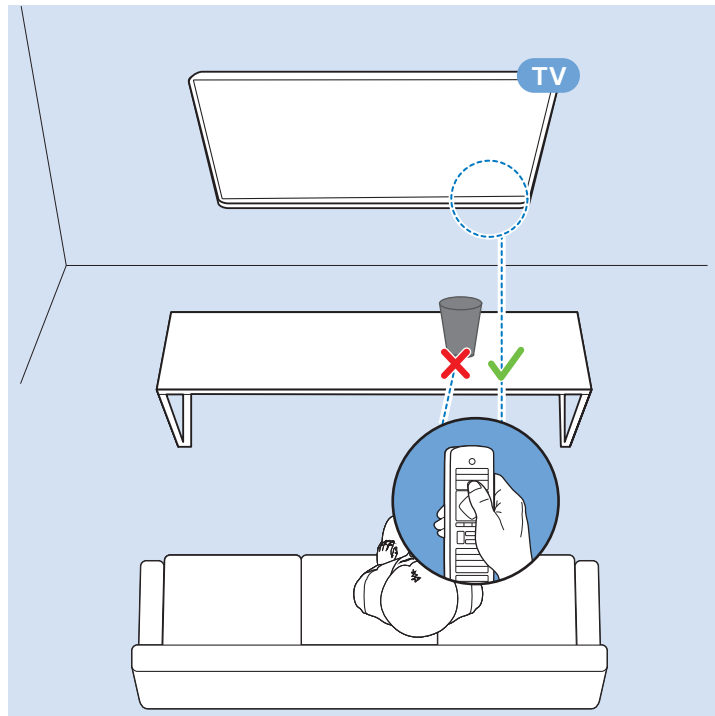

Multimedia Player (UHD Video source)

Video Player - YPbPr, L/R

Bluetooth - Gamepad, Keyboard, Mouse

VESA (x, y)

49" (123 cm) 200x200 mm M6

55" (139 cm) 300x200 mm M6

65" (164 cm) 400x300 mm M6

All registered and unregistered trademarks are property of their respective owners.
Specifications are subject to change without notice.
Philips and the Philips' shield emblem are trademarks of Koninklijke Philips N.V.
and are used under license from Koninklijke Philips N.V.
2018 © TP Vision Europe B.V. All rights reserved.