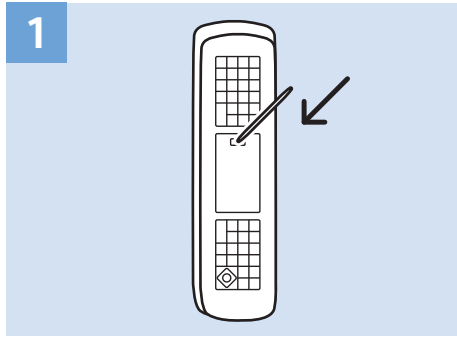

Multimedia Player (UHD Video source)

Video Player - YPbPr, L/R

Bluetooth - Gamepad, Keyboard, Mouse

VESA (x, y)

49" (123 cm) 200x200 mm M6

55" (139 cm) 300x200 mm M6

65" (164 cm) 400x300 mm M6

All registered and unregistered trademarks are property of their respective owners.
Specifications are subject to change without notice.
Philips and the Philips' shield emblem are trademarks of Koninklijke Philips N.V.
and are used under license from Koninklijke Philips N.V.
2018 © TP Vision Europe B.V. All rights reserved.