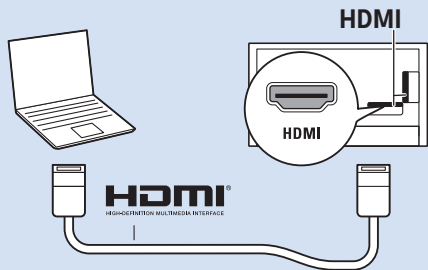

Digital Audio System - OPTICAL

Headphones

MHL

Network - Wireless

Network - Wired

Computer - HDMI

USB Flash Drive

USB Hard Drive

Multimedia Player (UHD Video source)

Video Player - YPbPr, L/R

Bluetooth - Gamepad, Keyboard, Mouse

VESA (x, y)

49" (123 cm) 200x200 mm M6

55" (139 cm) 300x200 mm M6

65" (164 cm) 400x300 mm M6

All registered and unregistered trademarks are property of their respective owners.
Specifications are subject to change without notice.
Philips and the Philips' shield emblem are trademarks of Koninklijke Philips N.V.
and are used under license from Koninklijke Philips N.V.
2018 © TP Vision Europe B.V. All rights reserved.