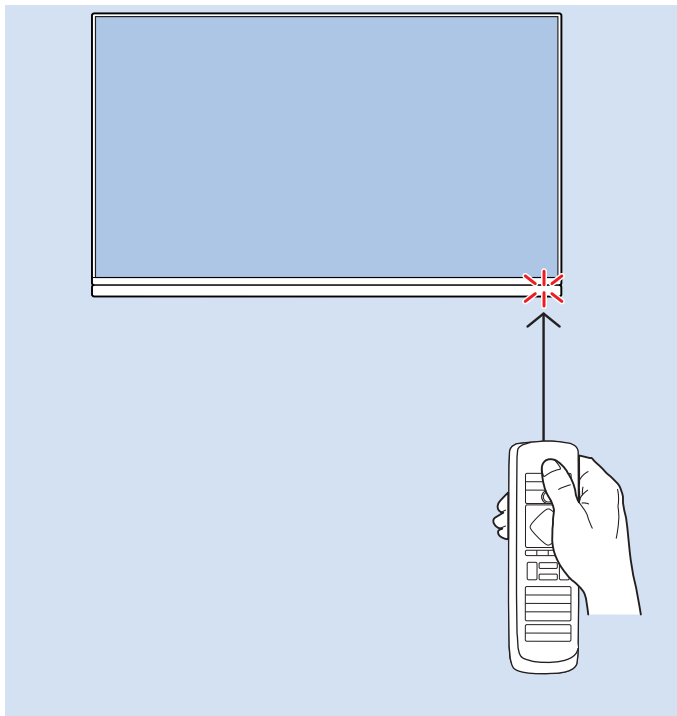

Multimedia Player (UHD Video source)

Video Player - YPbPr, L/R

Bluetooth - Gamepad, Keyboard, Mouse

VESA (x, y)

49" (123 cm) 200x200 mm M6

55" (139 cm) 300x200 mm M6

65" (164 cm) 400x300 mm M6

All registered and unregistered trademarks are property of their respective owners.
Specifications are subject to change without notice.
Philips and the Philips' shield emblem are trademarks of Koninklijke Philips N.V.
and are used under license from Koninklijke Philips N.V.
2018 © TP Vision Europe B.V. All rights reserved.