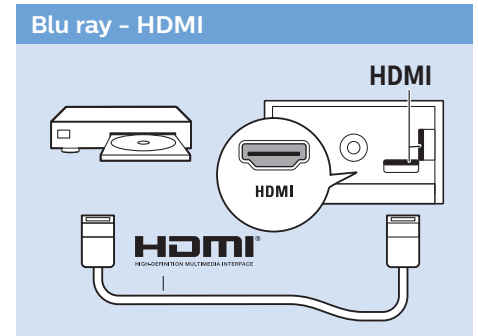

Tiếng Việt – Hãy đọc chỉ dẫn an toàn.

简体中文 – 请阅读安全说明。

繁體中文 – 請閱讀安全說明。

العربية قراءة تعليمات السلامة.

עברית קראו את הוראות הבטיחות

49"/55"

65"

Home Theatre System - HDMI ARC

Digital Audio System - OPTICAL

Headphones

MHL

Network - Wireless

Network - Wired

Computer - HDMI

USB Flash Drive

USB Hard Drive

Multimedia Player (UHD Video source)

Video Player - YPbPr, L/R

Bluetooth - Gamepad, Keyboard, Mouse

VESA (x, y)

49" (123 cm) 200x200 mm M6

55" (139 cm) 300x200 mm M6

65" (164 cm) 400x300 mm M6

All registered and unregistered trademarks are property of their respective owners.
Specifications are subject to change without notice.
Philips and the Philips' shield emblem are trademarks of Koninklijke Philips N.V.
and are used under license from Koninklijke Philips N.V.
2018 © TP Vision Europe B.V. All rights reserved.