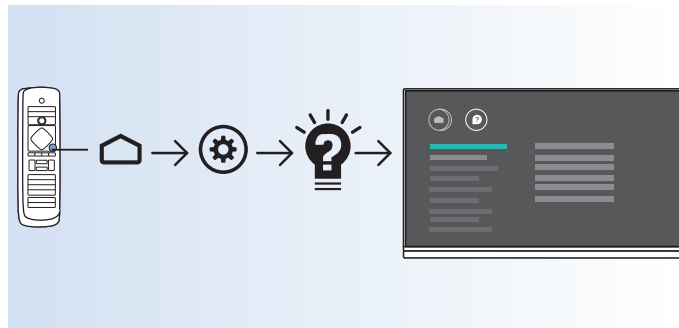

Multimedia Player (UHD Video source)

Video Player - YPbPr, L/R

Bluetooth - Gamepad, Keyboard, Mouse

VESA (x, y)

49" (123 cm) 200x200 mm M6

55" (139 cm) 300x200 mm M6

65" (164 cm) 400x300 mm M6

All registered and unregistered trademarks are property of their respective owners.
Specifications are subject to change without notice.
Philips and the Philips' shield emblem are trademarks of Koninklijke Philips N.V.
and are used under license from Koninklijke Philips N.V.
2018 © TP Vision Europe B.V. All rights reserved.