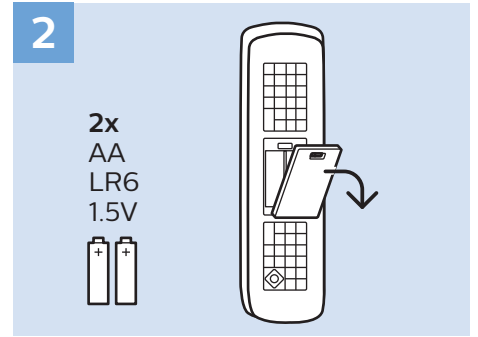

Digital Audio System - OPTICAL

Headphones

MHL

Network - Wireless

Network - Wired

Computer - HDMI

USB Flash Drive

USB Hard Drive

Multimedia Player (UHD Video source)

Video Player - YPbPr, L/R

Bluetooth - Gamepad, Keyboard, Mouse

VESA (x, y)

49" (123 cm) 200x200 mm M6

55" (139 cm) 300x200 mm M6

65" (164 cm) 400x300 mm M6

All registered and unregistered trademarks are property of their respective owners.
Specifications are subject to change without notice.
Philips and the Philips' shield emblem are trademarks of Koninklijke Philips N.V.
and are used under license from Koninklijke Philips N.V.
2018 © TP Vision Europe B.V. All rights reserved.