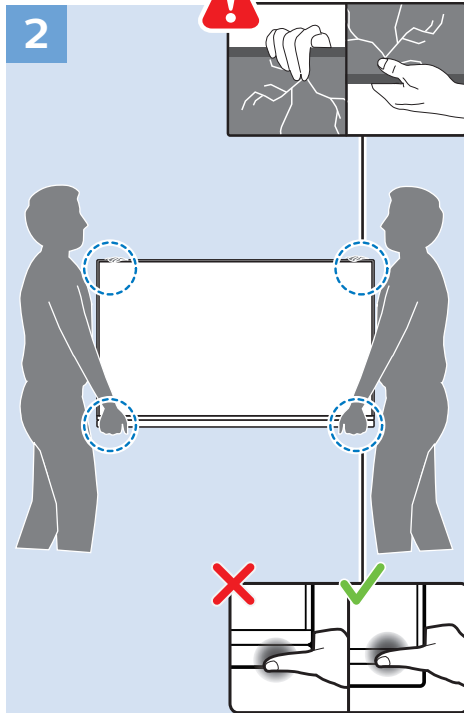

Tiếng Việt – Hãy đọc chỉ dẫn an toàn.

简体中文 – 请阅读安全说明。

繁體中文 – 請閱讀安全說明。

العربية قراءة تعليمات السلامة.

עברית קראו את הוראות הבטיחות

49"/55"

65"

Home Theatre System - HDMI ARC

Multimedia Player (UHD Video source)

Video Player - YPbPr, L/R

Bluetooth - Gamepad, Keyboard, Mouse

VESA (x, y)

49" (123 cm) 200x200 mm M6

55" (139 cm) 300x200 mm M6

65" (164 cm) 400x300 mm M6

All registered and unregistered trademarks are property of their respective owners.
Specifications are subject to change without notice.
Philips and the Philips' shield emblem are trademarks of Koninklijke Philips N.V.
and are used under license from Koninklijke Philips N.V.
2018 © TP Vision Europe B.V. All rights reserved.