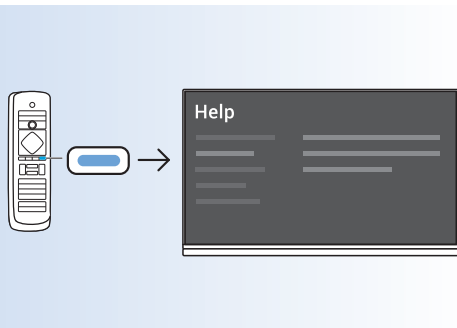

Digital Audio System - OPTICAL

Headphones

MHL

Network - Wireless

Network - Wired

Computer - HDMI

USB Flash Drive

USB Hard Drive

Multimedia Player (UHD Video source)

Video Player - YPbPr, L/R

Bluetooth - Gamepad, Keyboard, Mouse

VESA (x, y)

49" (123 cm) 200x200 mm M6

55" (139 cm) 300x200 mm M6

65" (164 cm) 400x300 mm M6

All registered and unregistered trademarks are property of their respective owners.
Specifications are subject to change without notice.
Philips and the Philips' shield emblem are trademarks of Koninklijke Philips N.V.
and are used under license from Koninklijke Philips N.V.
2018 © TP Vision Europe B.V. All rights reserved.