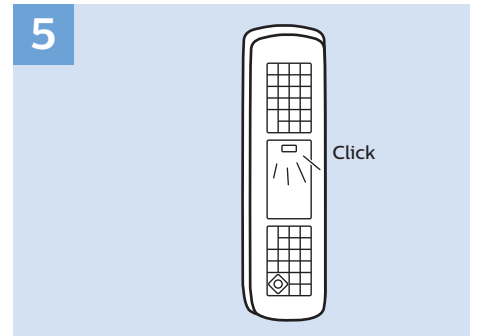

Multimedia Player (UHD Video source)

Video Player - YPbPr, L/R

Bluetooth - Gamepad, Keyboard, Mouse

VESA (x, y)

49" (123 cm) 200x200 mm M6

55" (139 cm) 300x200 mm M6

65" (164 cm) 400x300 mm M6

All registered and unregistered trademarks are property of their respective owners.
Specifications are subject to change without notice.
Philips and the Philips' shield emblem are trademarks of Koninklijke Philips N.V.
and are used under license from Koninklijke Philips N.V.
2018 © TP Vision Europe B.V. All rights reserved.