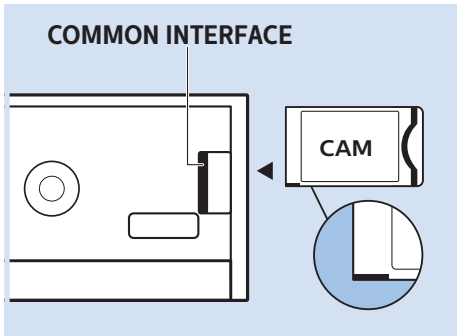

Tiếng Việt – Hãy đọc chỉ dẫn an toàn.

简体中文 – 请阅读安全说明。

繁體中文 – 請閱讀安全說明。

العربية قراءة تعليمات السلامة.

עברית קראו את הוראות הבטיחות

49"/55"

65"

Home Theatre System - HDMI ARC

Multimedia Player (UHD Video source)

Video Player - YPbPr, L/R

Bluetooth - Gamepad, Keyboard, Mouse

VESA (x, y)

49" (123 cm) 200x200 mm M6

55" (139 cm) 300x200 mm M6

65" (164 cm) 400x300 mm M6

All registered and unregistered trademarks are property of their respective owners.
Specifications are subject to change without notice.
Philips and the Philips' shield emblem are trademarks of Koninklijke Philips N.V.
and are used under license from Koninklijke Philips N.V.
2018 © TP Vision Europe B.V. All rights reserved.