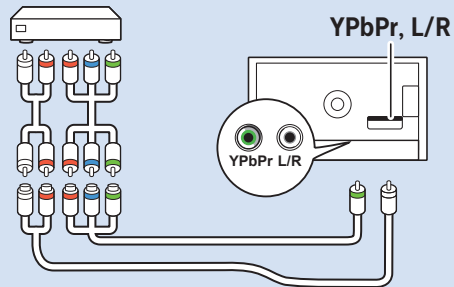

Digital Audio System - OPTICAL

Headphones

MHL

Network - Wireless

Network - Wired

Computer - HDMI

USB Flash Drive

USB Hard Drive

Multimedia Player (UHD Video source)

Video Player - YPbPr, L/R

Bluetooth - Gamepad, Keyboard, Mouse

VESA (x, y)

49" (123 cm) 200x200 mm M6

55" (139 cm) 300x200 mm M6

65" (164 cm) 400x300 mm M6

All registered and unregistered trademarks are property of their respective owners.
Specifications are subject to change without notice.
Philips and the Philips' shield emblem are trademarks of Koninklijke Philips N.V.
and are used under license from Koninklijke Philips N.V.
2018 © TP Vision Europe B.V. All rights reserved.