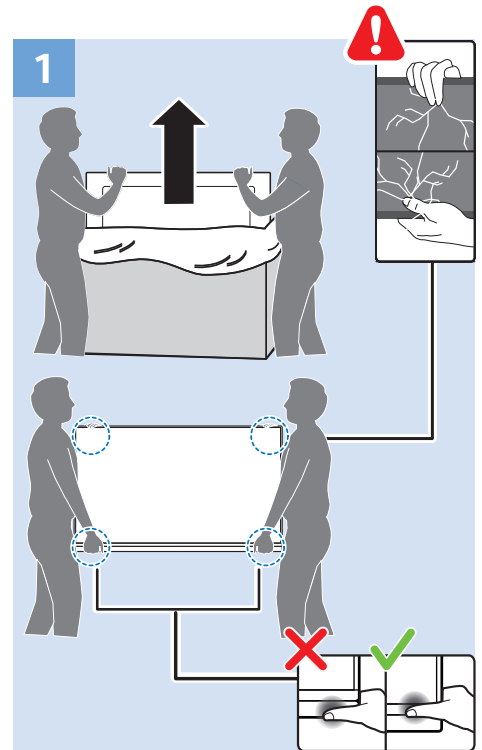

Tiếng Việt – Hãy đọc chỉ dẫn an toàn.

简体中文 – 请阅读安全说明。

繁體中文 – 請閱讀安全說明。

العربية قراءة تعليمات السلامة.

עברית קראו את הוראות הבטיחות

49"/55"

65"

Home Theatre System - HDMI ARC

Multimedia Player (UHD Video source)

Video Player - YPbPr, L/R

Bluetooth - Gamepad, Keyboard, Mouse

VESA (x, y)

49" (123 cm) 200x200 mm M6

55" (139 cm) 300x200 mm M6

65" (164 cm) 400x300 mm M6

All registered and unregistered trademarks are property of their respective owners.
Specifications are subject to change without notice.
Philips and the Philips' shield emblem are trademarks of Koninklijke Philips N.V.
and are used under license from Koninklijke Philips N.V.
2018 © TP Vision Europe B.V. All rights reserved.