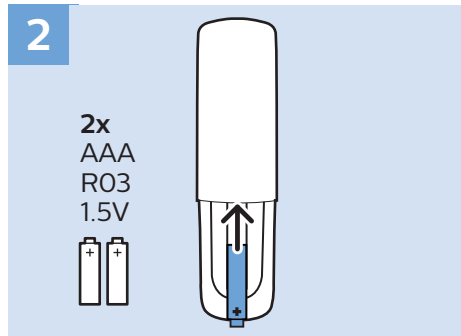

## Computer-DVI

VESA ( x, y )

22" 0 x 100 M4

55cm

Help

[www.philips.com/TVsupport](http://www.philips.com/TVsupport)

All registered and unregistered trademarks are property of their respective owners.  
Specifications are subject to change without notice.  
Philips and the Philips' shield emblem are trademarks of Koninklijke Philips N.V.  
and are used under license from Koninklijke Philips N.V.  
2018 © TP Vision Europe B.V. All rights reserved.