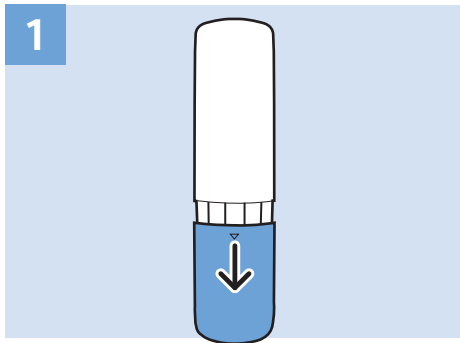

## Computer-DVI

VESA ( x, y )

22" 0 x 100 M4

55cm

Help

[www.philips.com/TVsupport](http://www.philips.com/TVsupport)

All registered and unregistered trademarks are property of their respective owners.  
Specifications are subject to change without notice.  
Philips and the Philips' shield emblem are trademarks of Koninklijke Philips N.V.  
and are used under license from Koninklijke Philips N.V.  
2018 © TP Vision Europe B.V. All rights reserved.