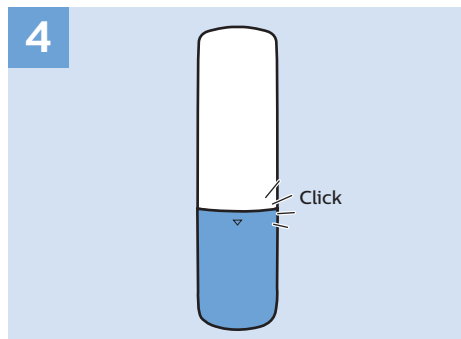

## Computer-DVI

VESA ( x, y )

22" 0 x 100 M4

55cm

Help

[www.philips.com/TVsupport](http://www.philips.com/TVsupport)

All registered and unregistered trademarks are property of their respective owners.  
Specifications are subject to change without notice.  
Philips and the Philips' shield emblem are trademarks of Koninklijke Philips N.V.  
and are used under license from Koninklijke Philips N.V.  
2018 © TP Vision Europe B.V. All rights reserved.