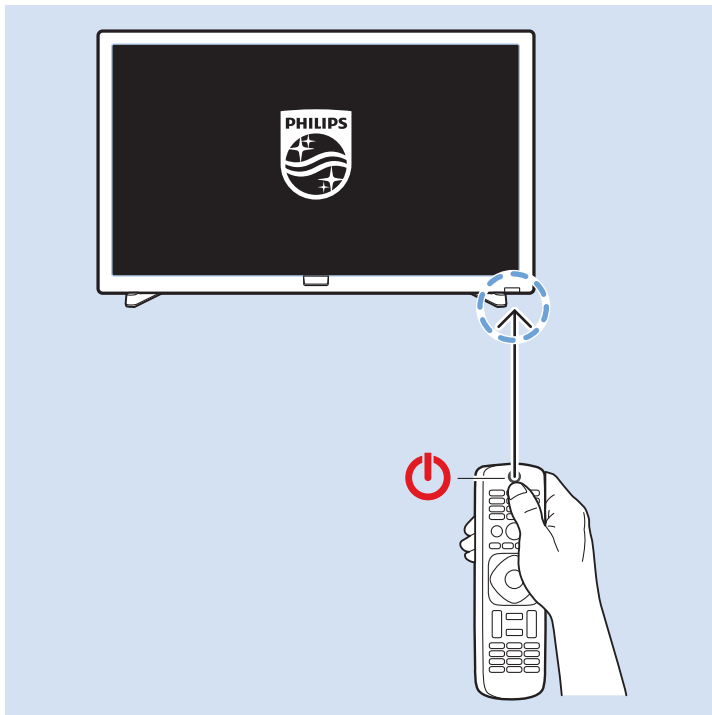

## Computer-DVI

VESA ( x, y )

22" 0 x 100 M4

55cm

Help

[www.philips.com/TVsupport](http://www.philips.com/TVsupport)

All registered and unregistered trademarks are property of their respective owners.  
Specifications are subject to change without notice.  
Philips and the Philips' shield emblem are trademarks of Koninklijke Philips N.V.  
and are used under license from Koninklijke Philips N.V.  
2018 © TP Vision Europe B.V. All rights reserved.