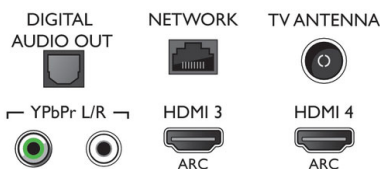

Bottom

Issue date 2018-11-19

Version: 5.1.1

12 NC: 8670 001 56604
EAN: 87 18863 01790 6

© 2018 Koninklijke Philips N.V.
All Rights reserved.

Specifications are subject to change without notice.
Trademarks are the property of Koninklijke Philips N.V.
or their respective owners.

www.philips.com

- EPG and actual visibility (up to 8 days) is country and operator dependent.
- Android App offerings vary per country. For more details please visit your local Google Play Store.
- The TV supports DVB reception for 'Free to air' broadcast. Specific DVB operators may not be supported. An up to date list can be found in the FAQ section of the Philips support website. For some operators Conditional Access and subscription are required. Contact your operator for more information.
- Philips TV Remote app and related functionalities vary per TV model, operator, and country, as well as smart device model and OS. For more details please visit: www.philips.com/TVRemoteapp.
- Smart TV app offerings vary per TV model and country. For more details please visit: www.philips.com/smarttv.
- Its functionality is subject to ChromeCast built-in apps and smart devices. For more details, please visit ChromeCast built-in product pages.
- Google Assistant built-in will come as a software update for 2018 Android TVs.