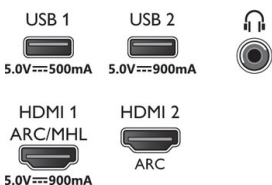

Connections

Side