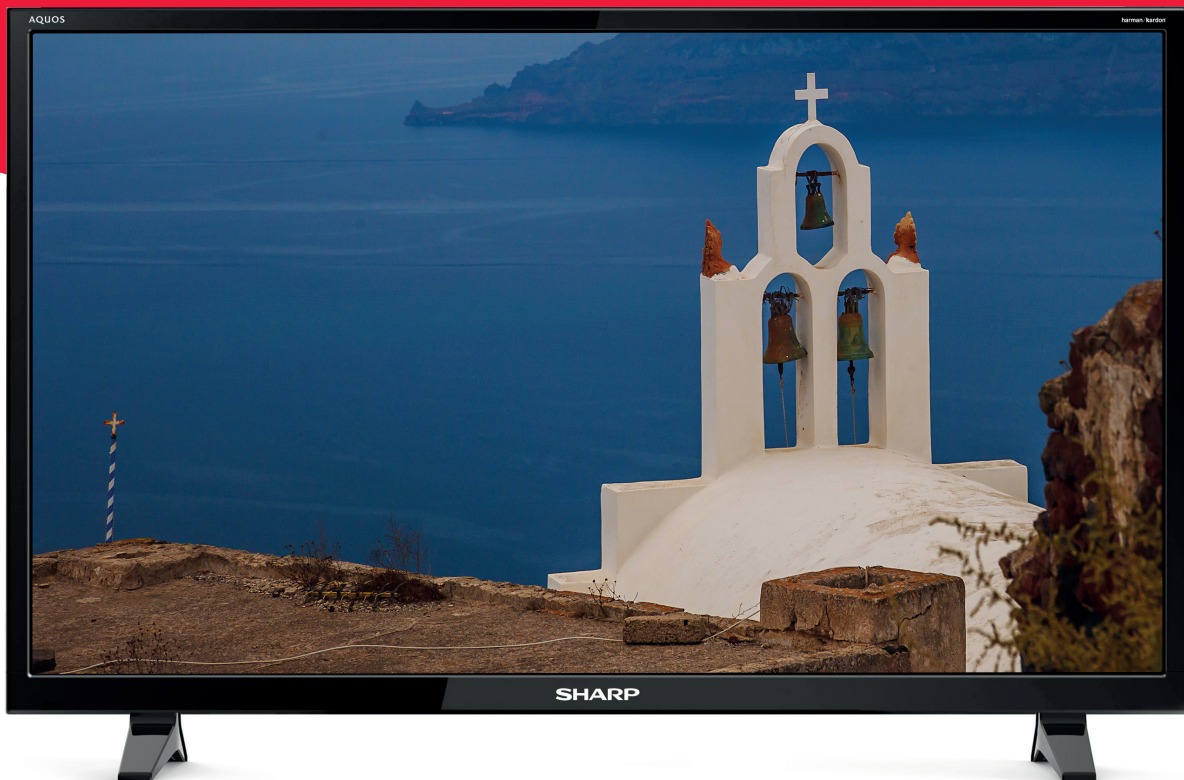

# 40" FULL HD

The LC-40FI3012E is a full HD LED TV with exceptional picture quality.

## Highlights

SCREEN SIZE 102 cm (40")

HARMAN/KARDON SPEAKER SYSTEM

HD TUNER DVB-T/T2/C/S/S2 (MPEG4 + HEVC/H.265)

3 HDMI INPUTS

2 USB FOR MULTIMEDIA PLAYBACK

With 3 HDMI ports, you can connect to your Satellite box, games console, Blu-Ray player or any other HDMI equipped device. Its USB port allows you to enjoy your music, movies or photos from a USB memory key.

## DISPLAY

Diagonal screen size cm / inch	102/40
Panel resolution	1920x1080
Active motion	100
Backlight	LED
Dynamic contrast	1 000 000:1