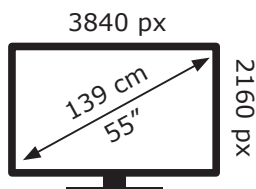

ENERGY

55 GUB 7060 - Fire TV
Edition SYR000

GRUNDIG

78 kWh/1000h

ABCDEF**G**

108 kWh/1000h

2019/2013