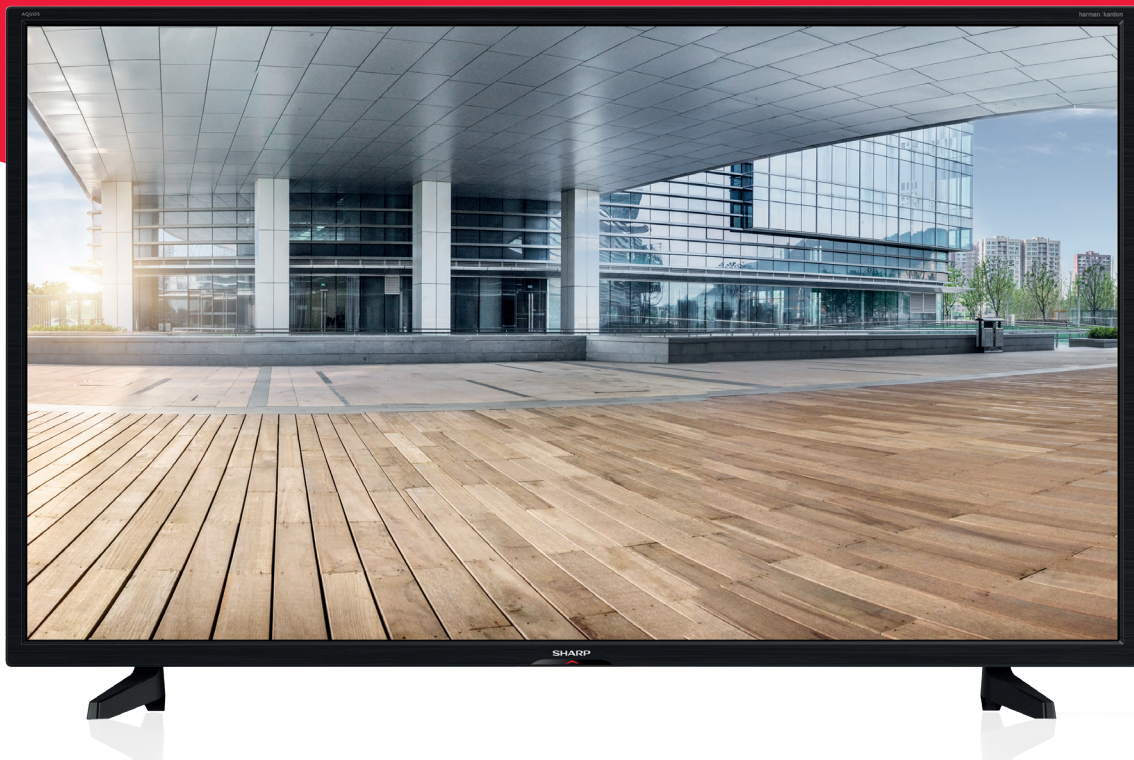

32CB3E

Ref: 1T-C32CB3EE2NB

32" HD READY

The **32CB3E** is a HD Ready LED TV with exceptional picture quality.

Highlights

HD READY TV

SCREEN SIZE 81 cm (32")

HARMAN/KARDON SPEAKER SYSTEM

3 HDMI INPUTS

2 USB FOR MULTIMEDIA PLAYBACK

HD TUNER DVB-T/T2/C/S/S2 (MPEG4 + HEVC/H.265 (10-bit))

SOUND SYSTEM BY

harman/kardon

With 3 HDMI ports, you can connect to your Satellite box, games console, Blu-Ray player or any other HDMI equipped device. The USB port allows you to enjoy your music, movies or photos from a USB memory key.

Sharpconsumer.eu | [#sharpeurope_official](https://twitter.com/sharpeurope_official)

SHARP
Be Original.

DISPLAY

Diagonal screen size cm / inch	81/32
Panel resolution	1366x768
Active motion	100
Backlight	D-LED
Dynamic contrast	1 000 000:1

AUDIO SYSTEM

Speaker	Full-range + silk tweeter
Speaker Power	2x10W (8 ohm)
Sound Technology	Harman-Kardon
Sound System	B/G, D/K, I, L, NICAM/A2
Sound Settings	Bass/Treble
Audio decoder	Dolby Digital/Digital+/DTS 2.0/DTS HD
Audio enhancement solution	DTS TruSurround HD™