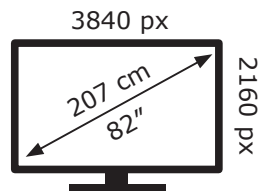

ENERG

LG Electronics

82UN85006LA

192 kWh/1000h

ABCDEF**G**

249 kWh/1000h

2019/2013