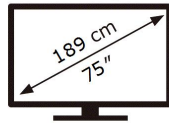

ENERGY

SAMSUNG

QE75Q950TSL

466 kWh/1000h

ABCDEF **G**

490 kWh/1000h

7680 px

4320 px