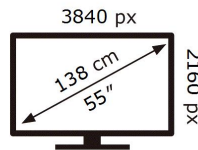

ENERGY

SAMSUNG

QE55Q67TAS

103 kWh/1000h

ABCDEF **G**

113 kWh/1000h

2019/2013