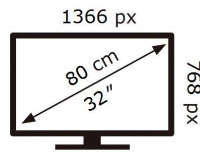

ENERGY

SAMSUNG

UE32T4000AK

27 kWh/1000h

2019/2013