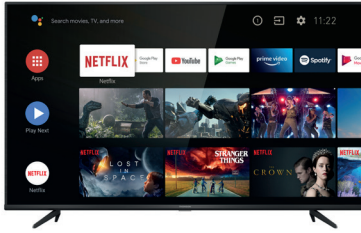

50UG6400

THOMSON

Screen size (inches/cm)	50 / 127	Bluetooth	A2DP, HID
Visible screen size : diagonal(inches/cm)	50 / 126	DLNA 1.5	Yes
Panel resolution	UHD	Wifi display	Chromecast & T-cast
Wide color technology	-	USB HID support	Yes
HDR (High Dynamic Range)			
HDR formats	HDR10, PQ10, HLG	Remote control batteries	Yes
HDR brightness	-	Remote Control	RC802N4
Picture Motion Index*	1500		
Resolution	3840x2160	DTV Tuner	DVB-T2/C/S2
Curved / Curvature	-	Video decoding	H.265 UHD, H.264, MPEG-2
10 bit panel	Yes	Analogue tuner	Yes
Dynamic contrast	Mega	Analogue tuner systems	PAL/SECAM/NTSC (AV) BG/DK/ILL'
Picture processing	IPQ 2.0 Engine	CI+	Yes (1.4)
Dimming	Pro	EPG (DVB EIT/SI)	up to 8 days
Ultra AR coating	-	Auto channel search	Yes
UHD upscaling	UHD Super Resolution	Teletext	Yes
Color management	3D LUT, 10P & 2P calibration		
Digital Noise Reduction	Yes	HDMI	3 x 2.0b
Film Mode	Yes	HDCP 2.2	2.2
* Picture performance Index		USB	2 x 2.0
		YPbPr	CVBS Optional
Sound power	2x8 W	DVI-in (video)	-
Music sound power	2x16 W	Ethernet (LAN RJ-45)	Yes
Dolby	Dolby AC4	Wifi	Built-in b/g/n 2.4Ghz MIMO
Sound Processing	Dolby Audio	Digital Audio Out	Optical
Equaliser	Presets	Headphone	Yes
Speaker type	Down Firing	Antenna jack input (Terrestrial/Cable)	1
Audio quality by	-	Antenna jack input (Satellite)	1
Speakers	Full range	Satellite norms compatibility: DiseqC / Scd	Yes v.2.2 / No
Digital Pure Sound	-	CI slot	1
Woofers	-	HDMI ARC	via HDMI 1
Auto volume control	Yes	HDMI max resolution	2160P/60Hz 422 12bit
		MHL	Yes (3.0) via HDMI1
Processor	Quad Core	Power cable	Detachable, 1.5 m
SmartTV	AndroidTV & TV+ (29 languages)		
Android OS	Android P (9.0), v11 Q4 '21	Color	Black
GuideOn (Internet EPG)	-	Vesa size	200 x 300 mm
4K	Netflix, YouTube, Amazon Prime & more	Stand type	Fixed
Applications	Google Play Store		
Social	Yes	Energy efficiency class SDR	E
Web browser	Yes	Annual SDR power consumption	51 W
HbbTV	2.0.2	Energy efficiency class HDR	G
Voice search	-	Annual HDR power consumption	77 W
Internal memory	16GB / 10 GB	Auto power off	Yes
		Power supply	220-240V~50Hz
Smartphone / Tablet remote support	Yes	Power consumption (standby)*	0.24 W
USB multimedia*	Yes	Power consumption (network standby)*	339.00 W
Caption(Subtitle)	Yes	Peak luminance ratio	72%
Divx compatibility	-	Power consumption (maximum)*	95 W
Clock & On/Off timer	-	Mercury content	0.0 mg
Game mode	Yes	Presence of Lead	Yes
Sports mode	Yes	* Estimation	
Multipicture	PAT	Product Size	1119 / 705 / 266 mm
Sleep timer	Yes	Stand width	944 mm
Hotel mode	Yes w. OTT purge (v317)	Product size w/o stand	1119 / 654 / 11-54-84 mm
OSD Languages	29	Packaging size	1257 / 764 / 128 mm
HDMI CEC (T-link)	Full	Product / packaging	9.70 / 13.10 kg
HDMI quick switch	Yes	Without stand	9.50 kg
		EAN	5901292514631
		Manual - languages number	29
		Incl. 3D glasses	-

* USB key not included