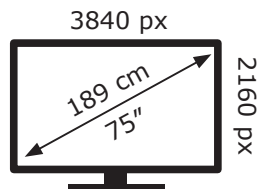

# ENERGY

LG Electronics

75US760H0ZD

**164** kWh/1000h

ABCDEF**G**

**222** kWh/1000h

2019/2013