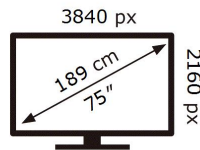

ENERGY

SAMSUNG

QE75QN90AAT

107 kWh/1000h

ABCDEF **G**

270 kWh/1000h

2019/2013