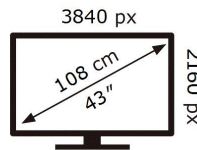

**ENERGY**

SAMSUNG

QE43Q60AAU

**66** kWh/1000h

ABCDEF **G**

**96** kWh/1000h

2019/2013