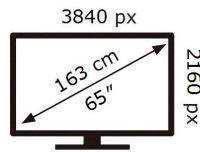

**ENERGY**

SAMSUNG

QE65QN90AAT

**102** kWh/1000h

ABCDEF **G**

**260** kWh/1000h

2019/2013