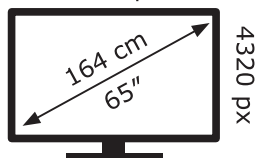

**ENERG** ⚡

**LG Electronics**

65QNED999PB

**195** kWh/1000h

ABCDEF**G**

**322** kWh/1000h

7680 px

2019/2013