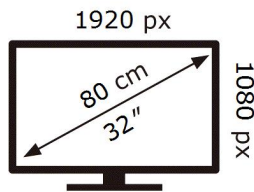

ENERG

SAMSUNG

GQ32LS03TCU

33 kWh/1000h

ABCDEF **G**

HDR

55 kWh/1000h

2019/2013