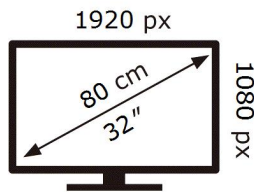

ENERG

SAMSUNG

UE32T5370CU

33 kWh/1000h

ABCDEF **G**

HDR

55 kWh/1000h

2019/2013