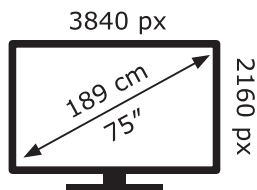

ENERG ⚡

LG Electronics

75NANO853PA

130 kWh/1000h

ABCDEF**G**

217 kWh/1000h

2019/2013