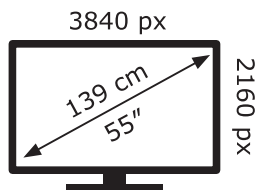

ENERG ⚡

LG Electronics

55NANO913PA

102 kWh/1000h

ABCDEF**G**

163 kWh/1000h

2019/2013