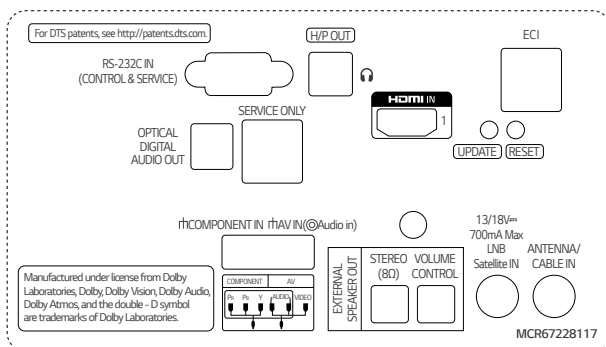

* Some functions of Pro:Centric Direct may not be supported in the US342H series.

DIMENSION

(unit: mm)

CONNECTIVITY

Rear

Side

* Dimensions & Jack Panels (Rear/Side) may differ from the above image, so please contact LG sales team to verify before ordering.