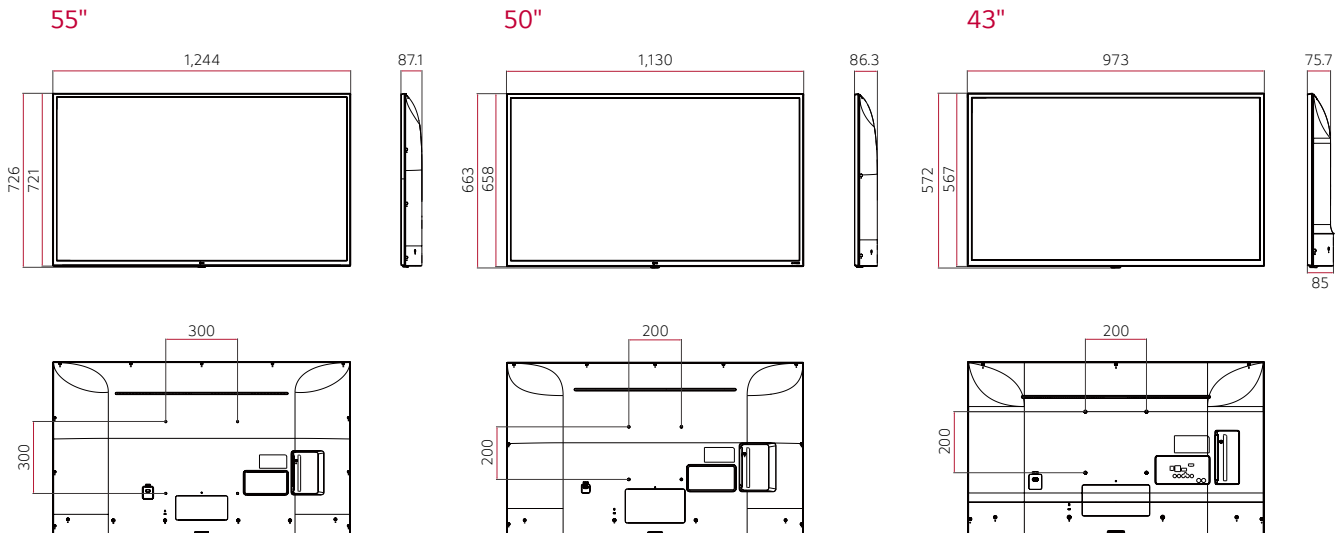

* This feature may have a restriction depending on installation environment.

* All images are for illustrative purpose only.

PRODUCT INFORMATION

* 55 inch

US342H (EU)

Design	Stand Type	No Stand For Accessory : 1 pole (Swivel) * Sold separately
	Front Color	Ceramic Black
Display	Inch	55" / 50" / 43"
	Resolution	3,840 × 2,160 (UHD)
Broadcasting System	Digital	DVB-T2 / C / S2
	Analog	PAL
Solution	Pro:Centric (Direct, V), Quick Menu	

* Some functions of Pro:Centric Direct may not be supported in the US342H series.

DIMENSION

(unit: mm)

CONNECTIVITY

Rear

Side

* Dimensions & Jack Panels (Rear/Side) may differ from the above image, so please contact LG sales team to verify before ordering.