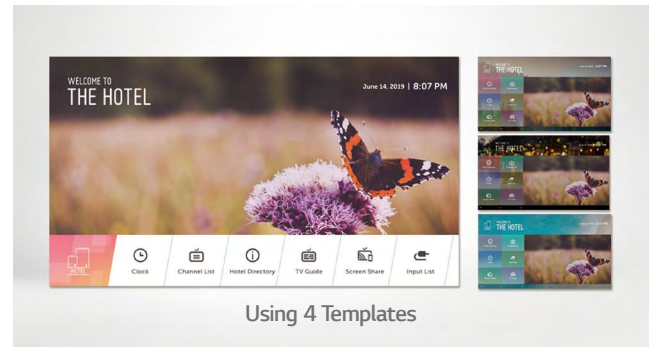

Quick Menu

Enjoy LG's easy solution of menu home. Now LG provides the new Quick Menu (Ver 3.0), making it more easy and user-friendly than ever.