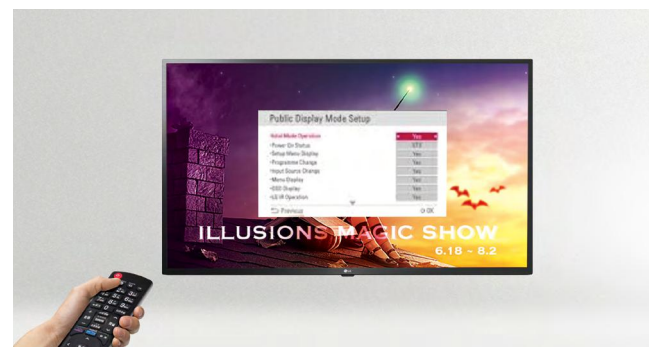

Hotel Mode (Public Display Mode)

From channel selection to volume level, you can control the TV settings in business areas.