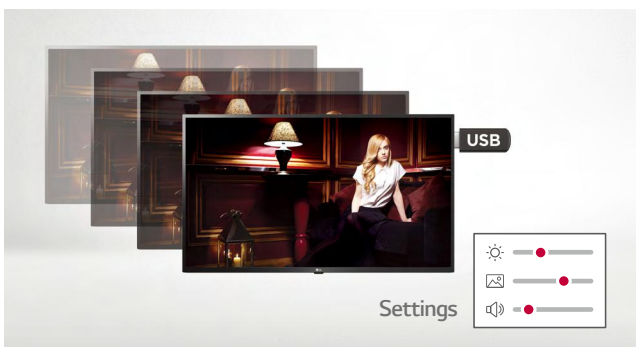

USB Data Cloning

USB data cloning makes setting up multiple displays more efficient for optimal operation. No need to set up each display one by one, data can be copied to a USB in one display and will be distributed to other displays through a USB plug-in.