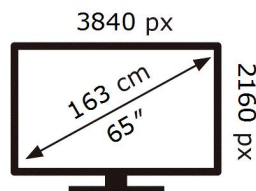

ENERG 

SAMSUNG

GQ65LS03BAU

124 kWh/1000h

ABCDEF **G**

HDR

261 kWh/1000h

2019/2013