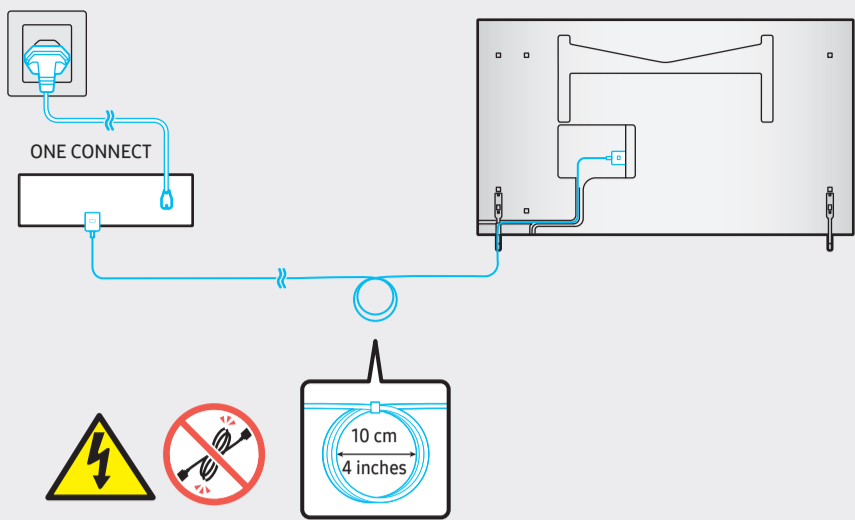

6

7

	A	B	C	D	D1	D2	E	E1	E2	G	H	I
QN32LS03B	28.7 inches (728.9 mm)	16.5 inches (419.4 mm)	1.0 inches (24.7 mm)	17.8 inches (452.0 mm)	17.2 inches (438.1 mm)	29.1 inches (739.9 mm)	5.6 inches (143.0 mm)	5.9 inches (148.9 mm)	5.9 inches (148.9 mm)	31.5 inches	11.7 lbs (5.3 kg)	11.9 lbs (5.4 kg)

	A (mm)	B (mm)	C (mm)	D (mm)
QN32LS03B	582.2	277.5	71.1	70.9

SAMSUNG