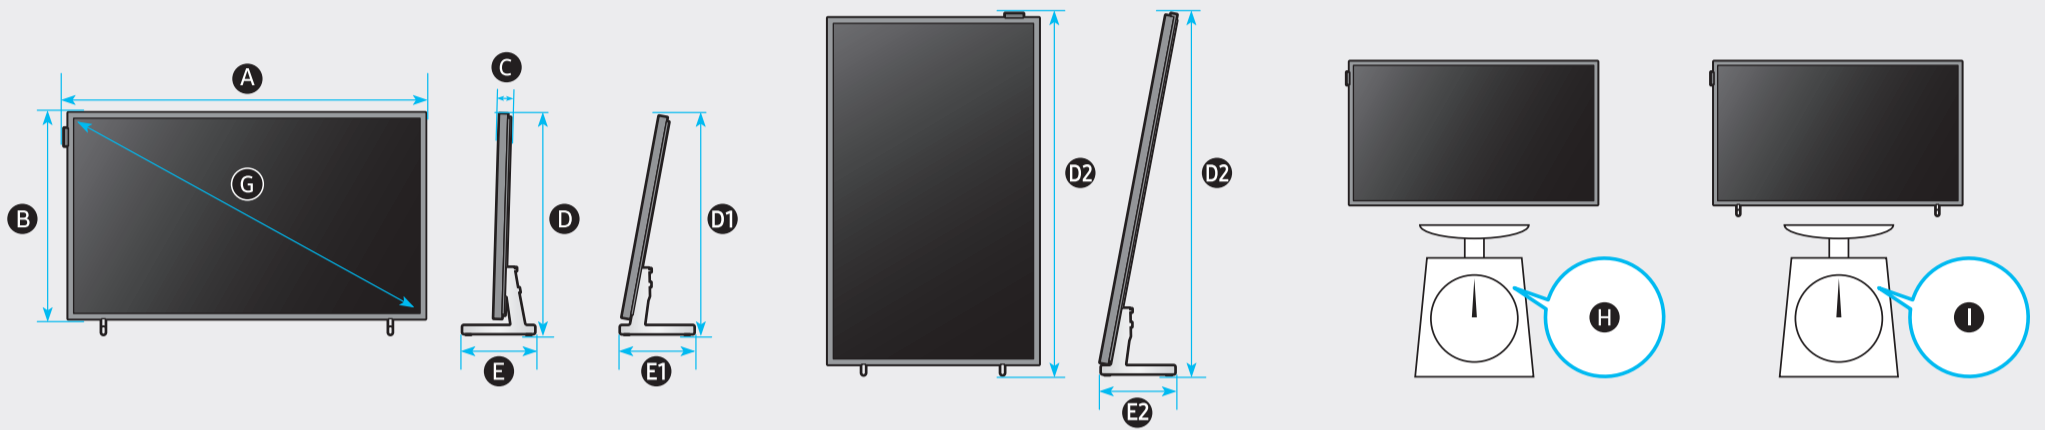

6

7

	A	B	C	D	D1	D2	E	E1	E2	G	H	I
QN32LS03B	28.7 inches (728.9 mm)	16.5 inches (419.4 mm)	1.0 inches (24.7 mm)	17.8 inches (452.0 mm)	17.2 inches (438.1 mm)	29.1 inches (739.9 mm)	5.6 inches (143.0 mm)	5.9 inches (148.9 mm)	5.9 inches (148.9 mm)	31.5 inches	11.7 lbs (5.3 kg)	11.9 lbs (5.4 kg)

	A (mm)	B (mm)	C (mm)	D (mm)
QN32LS03B	582.2	277.5	71.1	70.9

SAMSUNG