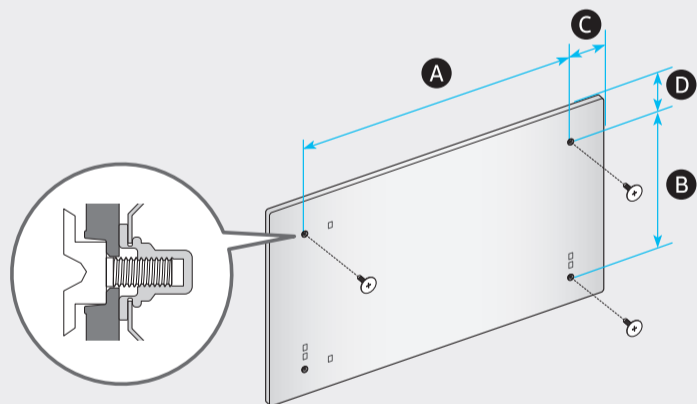

6

7

	A	B	C	D	D1	D2	E	E1	E2	G	H	I
QN32LS03B	28.7 inches (728.9 mm)	16.5 inches (419.4 mm)	1.0 inches (24.7 mm)	17.8 inches (452.0 mm)	17.2 inches (438.1 mm)	29.1 inches (739.9 mm)	5.6 inches (143.0 mm)	5.9 inches (148.9 mm)	5.9 inches (148.9 mm)	31.5 inches	11.7 lbs (5.3 kg)	11.9 lbs (5.4 kg)

	A (mm)	B (mm)	C (mm)	D (mm)
QN32LS03B	582.2	277.5	71.1	70.9

SAMSUNG