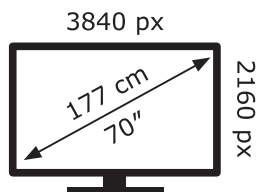

ENERG ⚡

LG Electronics

70NANO766QA

124 kWh/1000h

ABCDEF**G**

169 kWh/1000h

2019/2013