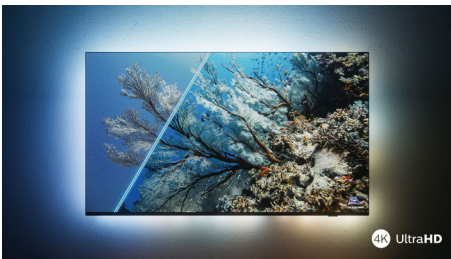

PHILIPS

Highlights

The one with Ambilight.

With Philips Ambilight, the brilliant experience of watching a Philips TV gets even bigger! LED lights around the edge of the TV glow and change color in perfect sync with the colors of the on-screen action-or your music. It's so warm and immersive, you'll wonder how you enjoyed TV without it.

Vibrant HDR picture

Want to experience a perfect picture for every scene? Your Philips 4K UHD TV is compatible with all major HDR formats, which means you get brilliant, sharp images. You'll see every detail, even in dark and bright areas.