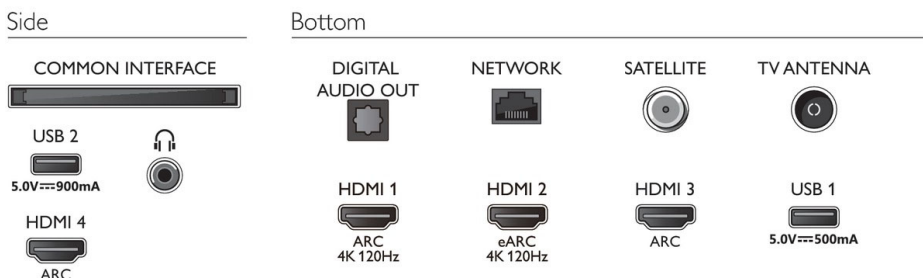

Multimedia Applications

- Video Playback Formats: Containers: AVI, MKV, H264/MPEG-4 AVC, MPEG-1, MPEG-2, MPEG-4, VP9, HEVC (H.265), AV1
- Subtitles Formats Support: .SMI, .SRT, .SUB, .TXT, .ASS, .SSA
- Music Playback Formats: AAC, MP3, WAV, WMA

- (v2 up to v9.2), WMA-PRO (v9 and v10), FLAC
- Picture Playback Formats: JPEG, BMP, GIF, PNG, 360 photo, HEIF

Design

- Colors of TV: Light silver bezel
- Stand design: Light silver central stand

Dimensions

- Box dimensions (W x H x D): 1070.0 x 650.0 x 140.0 mm
- Set dimensions (W x H x D): 962.8 x 566.9 x 77.1 mm
- Set dimensions with stand (W x H x D): 962.8 x 628.2 x 220.2 mm
- Stand dimensions (W x H x D): 279.8 x 70.0 x 220.2 mm
- Product weight: 9.1 kg
- Product weight (+stand): 10.8 kg
- Weight incl. Packaging: 12.6 kg
- VESA wall mount compatible: 100 x 200 mm

Accessories

- Included accessories: Legal and safety brochure, Quick start guide, Power cord, Remote Control, Table top stand, 2 x AAA Batteries

Connections

Issue date 2022-07-08

Version: 4.4.4

12 NC: 8670 001 82651
EAN: 87 18863 03413 2

© 2022 Koninklijke Philips N.V.
All Rights reserved.

Specifications are subject to change without notice.
Trademarks are the property of Koninklijke Philips N.V.
or their respective owners.

www.philips.com

* EPG and actual visibility (up to 8 days) is country and operator dependent.

* Android App offerings vary per country. For more details please visit your local Google Play Store.

* The TV supports DVB reception for 'Free to air' broadcast. Specific DVB operators may not be supported. An up to date list can be found in the FAQ section of the Philips support website. For some operators Conditional Access and subscription are required. Contact your operator for more information.

* Philips TV Remote app and related functionalities vary per TV model, operator, and country, as well as smart device model and OS. For more details please visit: www.philips.com/TVRemoteapp.

* USB recording for digital channels only, recordings may be limited by broadcast copy protection (CI+). Country and channel restrictions may apply.

* This television contains lead only in certain parts or components where no technology alternatives exist in accordance with existing exemption clauses under the RoHS Directive.

* Memory size (Flash) : 16G, the actual available disc space may differ (dependent on e.g. (pre-)installed apps, installed operating system, etc.)

* Amazon, Alexa and all related logos are trademarks of Amazon.com, Inc. or its affiliates. Amazon Alexa is available in selected languages and countries.

* Amazon Prime is available in selected languages and countries.

* Disney+ subscription required. Subject to terms at <https://www.disneyplus.com> (c) 2020 Disney and its related entities. Disney+ is available in selected languages and countries.

* Google Assistant is available on Philips Android TVs running on Android O (8) or higher OS version. Google Assistant is available in selected languages and countries.

* Netflix subscription required. Subject to terms at <https://www.netflix.com>

* Rakuten TV is available in selected languages and countries.