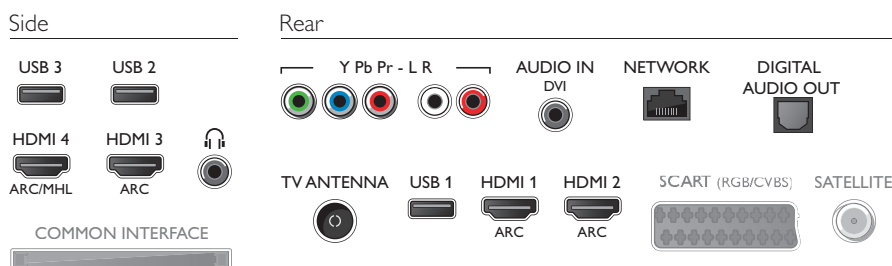

Connections

Issue date 2016-08-12

Version: 7.3.2

12 NC: 8670 001 38989
EAN: 87 18863 00974 1

© 2016 Koninklijke Philips N.V.
All Rights reserved.

Specifications are subject to change without notice.
Trademarks are the property of Koninklijke Philips N.V.
or their respective owners.

www.philips.com