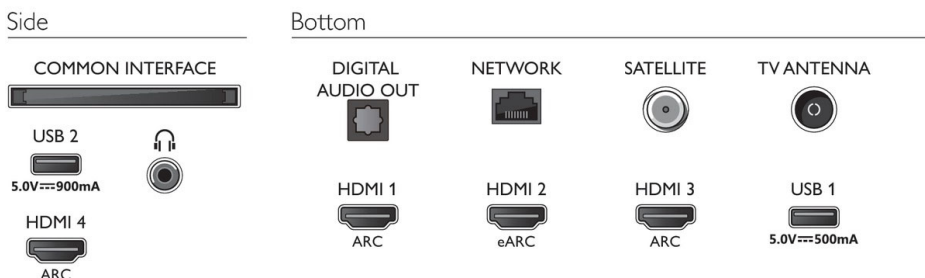

Design

- Colors of TV: Anthracite grey bezel
- Stand design: Anthracite grey V sticks

Dimensions

- Box dimensions (W x H x D): 1070.0 x 650.0 x 140.0 mm
- Set dimensions (W x H x D): 962.8 x 558.2 x 77.1 mm
- Set dimensions with stand (W x H x D): 962.8 x 628.2 x 221.5 mm
- Stand dimensions (W x H x D): 777.0 x 70.0 x 221.5 mm
- Product weight: 9.1 kg
- Product weight (+stand): 9.3 kg
- Weight incl. Packaging: 11.8 kg
- Stand height to TV bottom edge: 777.0 mm
- Distance between 2 stands: 777.0 mm
- VESA wall mount compatible: 100 x 200 mm

Accessories

- Included accessories: Remote Control, Quick start guide, Legal and safety brochure, Power cord, Table top stand, 2 x AAA Batteries

Connections

Issue date 2022-07-10

Version: 4.3.1

12 NC: 8670 001 82599
 EAN: 87 18863 03406 4