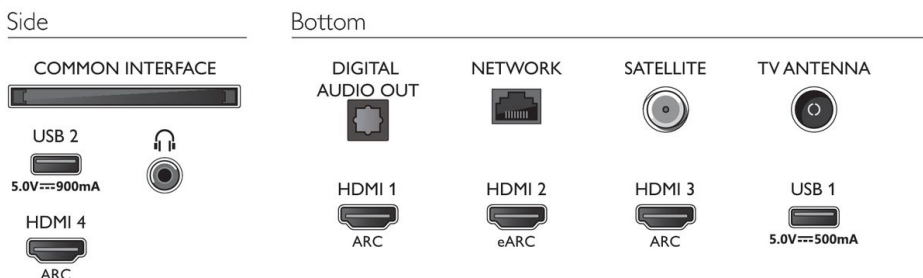

Design

- Colors of TV: Light silver bezel
- Stand design: Light silver V sticks

Dimensions

- Box dimensions (W x H x D): 1240.0 x 785.0 x 150.0 mm
- Set dimensions (W x H x D): 1115.6 x 644.7 x 80.6 mm
- Set dimensions with stand (W x H x D): 1115.6 x 715.9 x 269.8 mm
- Stand dimensions (W x H x D): 729.2 x 70.0 x 269.8 mm
- Product weight: 13.3 kg
- Product weight (+stand): 13.6 kg
- Weight incl. Packaging: 17.2 kg
- Stand height to TV bottom edge: 70.0 mm
- Distance between 2 stands: 729.2 mm
- Wall mount compatible: 200 x 300 mm

Accessories

- Included accessories: Quick start guide, Legal and safety brochure, Power cord, Table top stand, Remote Control, 2 x AAA Batteries

Connections

Issue date 2022-07-14

Version: 5.3.1

12 NC: 8670 001 82576
EAN: 87 18863 03403 3