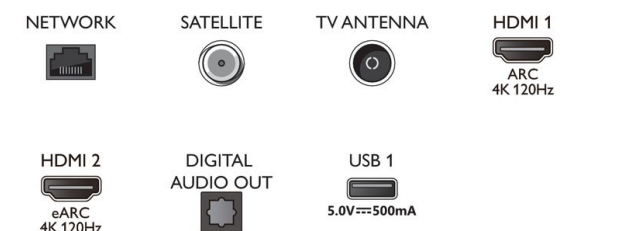

Bottom

Issue date 2023-02-04

Version: 8.3.1

12 NC: 8670 001 82732
EAN: 87 18863 03452 1

© 2023 Koninklijke Philips N.V.
All Rights reserved.

Specifications are subject to change without notice.
Trademarks are the property of Koninklijke Philips N.V.
or their respective owners.

www.philips.com

* Philips OLED TV panels have been certified as flicker-free and discomfort glare free by UL.
* EPG and actual visibility (up to 8 days) is country- and operator-dependent.
* Android App offerings vary per country. For more details please visit your local Google Play Store.
* The TV supports DVB reception for 'Free to air' broadcast. Specific DVB operators may not be supported. An up to date list can be found in the FAQ section of the Philips support website. For some operators Conditional Access and subscription are required. Contact your operator for more information.
* Philips TV Remote app and related functionalities vary per TV model, operator and country, as well as smart device model and OS. For more details please visit: www.philips.com/TVRemoteapp.
* USB recording for digital channels only, recordings may be limited by broadcast copy protection (CI+). Country and channel restrictions may apply.
* This television contains lead only in certain parts or components where no technology alternatives exist in accordance with existing exemption clauses under the RoHS Directive.
* Memory size (Flash): 16 G, the actual available disc space may differ (dependent on e.g. (pre-)installed apps, installed operating system, etc.)
* Amazon, Alexa and all related logos are trademarks of Amazon.com, Inc. or its affiliates. Amazon Alexa is available in selected languages and countries.
* Amazon Prime is available in selected languages and countries.
* Disney+ subscription required. Subject to terms at <https://www.disneyplus.com> (c) 2020 Disney and its related entities. Disney+ is available in selected languages and countries.
* Google Assistant is available on Philips Android TVs running on Android O (8) or higher OS version. Google Assistant is available in selected languages and countries.
* Netflix subscription required. Subject to terms on <https://www.netflix.com>
* Rakuten TV is available in selected languages and countries.