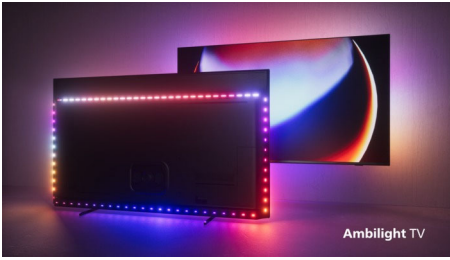

4K UHD Android TV
P5 AI perfect picture engine Dolby Atmos sound, 4 sided Ambilight TV, 121 cm (48") Android TV

48OLED887/12

Highlights

4 sided Ambilight

With Ambilight, the incredible experience of watching a Philips OLED TV gets even better! LED lights on all four sides of the TV glow and change colour in perfect sync with the colours of the on-screen action or your music. It's so warm and immersive, you'll wonder how you enjoyed TV without it.