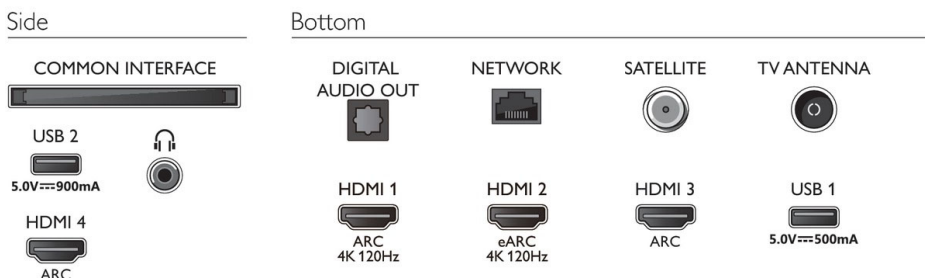

Multimedia Applications

- Video Playback Formats: Containers: AVI, MKV, H264/MPEG-4 AVC, MPEG-1, MPEG-2, MPEG-4, VP9, HEVC (H.265), AV1
- Subtitles Formats Support: .SMI, .SRT, .SUB, .TXT, .ASS, .SSA
- Music Playback Formats: AAC, MP3, WAV, WMA

- (v2 up to v9.2), WMA-PRO (v9 and v10), FLAC
- Picture Playback Formats: JPEG, BMP, GIF, PNG, 360 photo, HEIF

Design

- Colors of TV: Light silver bezel
- Stand design: Light silver central stand

Dimensions

- Box dimensions (W x H x D): 1070.0 x 680.0 x 140.0 mm
- Set dimensions (W x H x D): 962.8 x 566.9 x 77.1 mm
- Set dimensions with stand (W x H x D): 962.8 x 628.2 x 220.2 mm
- Stand dimensions (W x H x D): 279.8 x 70.0 x 220.2 mm
- Product weight: 9.1 kg
- Product weight (+stand): 10.8 kg
- Weight incl. Packaging: 12.6 kg
- Wall mount compatible: 100 x 200 mm

Accessories

- Included accessories: Table top stand, Power cord, Quick start guide, Legal and safety brochure, Remote Control, 2 x AAA Batteries

Connections

Issue date 2022-07-14

Version: 4.4.5

12 NC: 8670 001 82664
EAN: 87 18863 03421 7

© 2022 Koninklijke Philips N.V.
All Rights reserved.

Specifications are subject to change without notice.
Trademarks are the property of Koninklijke Philips N.V.
or their respective owners.

www.philips.com

* EPG and actual visibility (up to 8 days) is country and operator dependent.
* Android App offerings vary per country. For more details please visit your local Google Play Store.
* The TV supports DVB reception for 'Free to air' broadcast. Specific DVB operators may not be supported. An up to date list can be found in the FAQ section of the Philips support website. For some operators Conditional Access and subscription are required. Contact your operator for more information.
* Philips TV Remote app and related functionalities vary per TV model, operator, and country, as well as smart device model and OS. For more details please visit: www.philips.com/TVRemoteapp.
* USB recording for digital channels only, recordings may be limited by broadcast copy protection (CI+). Country and channel restrictions may apply.
* This television contains lead only in certain parts or components where no technology alternatives exist in accordance with existing exemption clauses under the RoHS Directive.
* Memory size (Flash) : 16G, the actual available disc space may differ (dependent on e.g. (pre-)installed apps, installed operating system, etc.)
* Amazon, Alexa and all related logos are trademarks of Amazon.com, Inc. or its affiliates. Amazon Alexa is available in selected languages and countries.
* Amazon Prime is available in selected languages and countries.
* Disney+ subscription required. Subject to terms at <https://www.disneyplus.com> (c) 2020 Disney and its related entities. Disney+ is available in selected languages and countries.
* Google Assistant is available on Philips Android TVs running on Android O (8) or higher OS version. Google Assistant is available in selected languages and countries.
* Netflix subscription required. Subject to terms at <https://www.netflix.com>
* Rakuten TV is available in selected languages and countries.