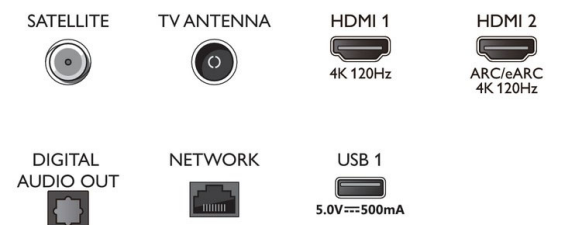

Design

- Colours of TV: Metal bezel frame
- Stand design: Satin chrome sticks

Dimensions

- Box dimensions (W x H x D): 1214.0 x 770.0 x 150.0 mm
- Set dimensions (W x H x D): 1070.0 x 618.0 x 58.0 mm
- Set dimensions with stand (W x H x D):

Accessories

- Included accessories: Remote Control, 2 x AAA Batteries, Tabletop stand, Power cord, Quick start guide, Legal and safety brochure

EU Energy card

- EPREL registration numbers: tbc
- Energy class for SDR: n.a.
- On mode power demand for SDR: tbc kWh/1000h
- Energy class for HDR: n.a.
- On mode power demand for HDR: tbc kWh/1000h
- Off mode power consumption: n.a.
- Networked standby mode: 2.0 W
- Panel technology used: OLED

Connections

Side

Bottom

Issue date 2023-03-11

Version: 2.1.1

12 NC: 8670 001 88197
EAN: 87 18863 03708 9

© 2023 Koninklijke Philips N.V.
All Rights reserved.

Specifications are subject to change without notice.
Trademarks are the property of Koninklijke Philips N.V.
or their respective owners.