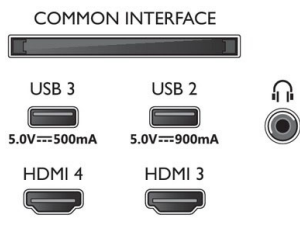

Design

- Colours of TV: Metal bezel frame
- Stand design: Satin chrome sticks

Dimensions

- Box dimensions (W x H x D): 1214.0 x 770.0 x 150.0 mm
- Set dimensions (W x H x D): 1070.0 x 618.0 x 58.0 mm
- Set dimensions with stand (W x H x D):

- 1070.0 x 635.0 x 210.0 mm
- Stand dimensions (W x H x D): 783.0 x 22.0 x 210.0 mm
- Stand height to TV bottom edge: 22.0 mm
- Distance between 2 stands: 783.0 mm
- Wall-mount compatible: 300 x 300 mm
- Product weight: 13.8 kg
- Product weight (+stand): 14.0 kg
- Weight incl. Packaging: 17.5 kg

Accessories

- Included accessories: Remote Control, 2 x AAA Batteries, Tabletop stand, Power cord, Quick start guide, Legal and safety brochure

EU Energy card

- EPREL registration numbers: tbc
- Energy class for SDR: n.a.
- On mode power demand for SDR: tbc kWh/1000h
- Energy class for HDR: n.a.
- On mode power demand for HDR: tbc kWh/1000h
- Off mode power consumption: n.a.
- Networked standby mode: 2.0 W
- Panel technology used: OLED

Connections

Side

Bottom

Issue date 2023-03-11

Version: 2.1.1

12 NC: 8670 001 88197
EAN: 87 18863 03708 9

© 2023 Koninklijke Philips N.V.
All Rights reserved.

Specifications are subject to change without notice.
Trademarks are the property of Koninklijke Philips N.V.
or their respective owners.