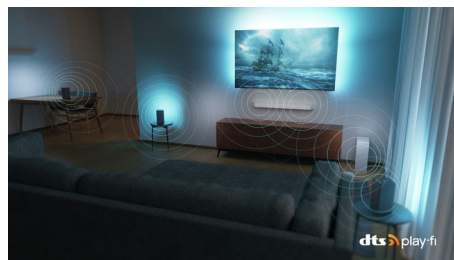

Ultra-sharp picture

Ultra-sharp picture. Vibrant viewing.

Dolby Vision and Dolby Atmos

With Dolby Vision and Dolby Atmos on board, your films, shows and games look and sound

incredible. See the picture that the director wanted you to see — no more disappointing scenes that are too dark to make out! Hear every word clearly. Experience sound effects like they're really happening around you.

Responsible packaging

Slim TV. Packed for the future.

DTS Play-Fi

You get great, clear TV sound straight out of the box. If you want more, the Philips Wireless Home System with DTS Play-Fi lets you connect to compatible soundbars and wireless speakers around your home in seconds. You can even create a home cinema surround-