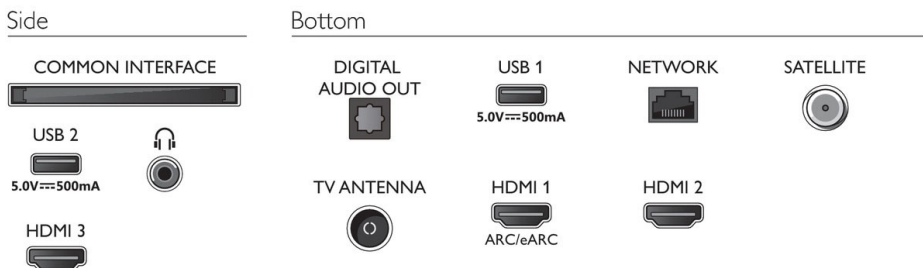

Supported HDMI video features

- HDR: HLG, HDR10, HDR10+, Dolby Vision
- Gaming: ALLM, HDMI VRR

Multimedia Applications

- Video Playback Formats: Containers: AVI, MKV, H264/MPEG-4 AVC, MPEG-1, MPEG-2, MPEG-4, VP9, HEVC (H.265), AV1
- Subtitles Formats Support: .SMI, .SRT, .SSA, .SUB, .TXT, .ASS
- Music Playback Formats: AAC, MP3, WAV, WMA (v2 up to v9.2), WMA-PRO (v9 and v10), FLAC
- Picture Playback Formats: JPEG, BMP, GIF, PNG, HEIF

Design

- Colours of TV: Satin chrome bezel
- Stand design: Satin chrome arch stand

Dimensions

- Box dimensions (W x H x D): 1100.0 x 695.0 x 140.0 mm

- Set dimensions (W x H x D): 963.0 x 570.0 x 78.0 mm
- Set dimensions with stand (W x H x D): 963.0 x 630.0 x 237.0 mm
- Product weight: 8.5 kg
- Product weight (+stand): 8.8 kg
- Weight incl. Packaging: 11.0 kg
- Wall-mount compatible: 200 x 100 mm
- Stand dimensions (W x H x D): 777.0 x 72.0 x 237.0 mm
- Distance between 2 stands: 777.0 mm
- Stand height to TV bottom edge: 72.0 mm

Accessories

- Included accessories: Remote Control, 2 x AAA Batteries, Tabletop stand, Power cord, Quick start guide, Legal and safety brochure

EU Energy card

- EPREL registration numbers: 1446291
- Energy class for SDR: F
- On mode power demand for SDR: 51 kWh/1000h
- Energy class for HDR: G
- On mode power demand for HDR: 104 kWh/1000h
- Off mode power consumption: n.a.
- Networked standby mode: 2.0 W
- Panel technology used: LED LCD

Connections

Issue date 2023-03-26

Version: 1.3.1

12 NC: 8670 001 88177
EAN: 87 18863 03692 1

© 2023 Koninklijke Philips N.V.
All Rights reserved.

Specifications are subject to change without notice.
Trademarks are the property of Koninklijke Philips N.V.
or their respective owners.

www.philips.com

* EPG and actual visibility (up to 8 days) is country- and operator-dependent.
* The TV supports DVB reception for 'Free to air' broadcast. Specific DVB operators may not be supported. An up to date list can be found in the FAQ section of the Philips support website. For some operators Conditional Access and subscription are required. Contact your operator for more information.
* Philips TV Remote app and related functionalities vary per TV model, operator and country, as well as smart device model and OS. For more details please visit: www.philips.com/TVRemoteapp.
* Smart TV app availability varies per TV model and country. For more details please visit: www.philips.com/smartv.
* This television contains lead only in certain parts or components where no technology alternatives exist in accordance with existing exemption clauses under the RoHS Directive.
* Amazon Prime is available in selected languages and countries.
* Netflix subscription required. Subject to terms on <https://www.netflix.com>
* Rakuten TV is available in selected languages and countries.
* Google Assistant is available in selected languages and countries. The list of supported countries and languages will be expanded over time. For the latest information, please contact our customer care.