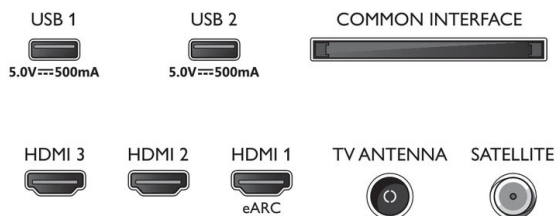

Supported HDMI video features

- HDR: HDR10, HLG

Multimedia Applications

- Video Playback Formats: Containers: AVI, MKV, H264/MPEG-4 AVC, MPEG-1, MPEG-2, MPEG-4, VP9, HEVC (H.265), AV1
- Subtitles Formats Support: .SMI, .SRT, .SSA, .SUB, .TXT, .ASS
- Music Playback Formats: AAC, MP3, WAV, WMA (v2 up to v9.2), WMA-PRO (v9 and v10), FLAC
- Picture Playback Formats: JPEG, BMP, GIF, PNG, HEIF

Design

- Colours of TV: Anthracite grey bezel
- Stand design: Anthracite grey sticks

Dimensions

- Box dimensions (W x H x D): 1240.0 x 785.0 x 150.0 mm
- Set dimensions (W x H x D): 1111.0 x 654.0 x 87.5 mm
- Set dimensions with stand (W x H x D): 1111.0 x 674.0 x 260.0 mm
- Product weight: 9.1 kg
- Product weight (+stand): 9.3 kg

- Weight incl. Packaging: 12.2 kg
- Wall-mount compatible: 200 x 100 mm
- Stand dimensions (W x H x D): 809.0 x 20.0 x 260.0 mm
- Distance between 2 stands: 809.0 mm
- Stand height to TV bottom edge: 20.0 mm

Accessories

- Included accessories: Remote Control, 2 x AAA Batteries, Tabletop stand, Power cord, Quick start guide, Legal and safety brochure

EU Energy card

- EPREL registration numbers: 1428881
- Energy class for SDR: E
- On mode power demand for SDR: 54 kWh/1000h
- Energy class for HDR: F
- On mode power demand for HDR: 93 kWh/1000h
- Off mode power consumption: n.a.
- Networked standby mode: 2.0 W
- Panel technology used: LED LCD

Connections

Side

Rear

Issue date 2023-03-26

Version: 1.2.1

12 NC: 8670 001 88172
EAN: 87 18863 03687 7

© 2023 Koninklijke Philips N.V.
All Rights reserved.

Specifications are subject to change without notice.
Trademarks are the property of Koninklijke Philips N.V.
or their respective owners.

www.philips.com

* Google Assistant is available in selected languages and countries. The list of supported countries and languages will be expanded over time. For the latest information, please contact our customer care.

* EPG and actual visibility (up to 8 days) is country- and operator-dependent.

* The TV supports DVB reception for 'Free to air' broadcast. Specific DVB operators may not be supported. An up to date list can be found in the FAQ section of the Philips support website. For some operators Conditional Access and subscription are required. Contact your operator for more information.

* Philips TV Remote app and related functionalities vary per TV model, operator and country, as well as smart device model and OS. For more details please visit: www.philips.com/TVRemoteapp.

* Smart TV app availability varies per TV model and country. For more details please visit: www.philips.com/smarty.

* This television contains lead only in certain parts or components where no technology alternatives exist in accordance with existing exemption clauses under the RoHS Directive.

* Amazon Prime is available in selected languages and countries.

* Netflix subscription required. Subject to terms on <https://www.netflix.com>

* Rakuten TV is available in selected languages and countries.

* Remote control without microphone, Google Assistant works via the mobile Google Home app or via Google Home Speaker.

* "Works with Google Assistant" is applicable in the countries where Google have introduced the function.