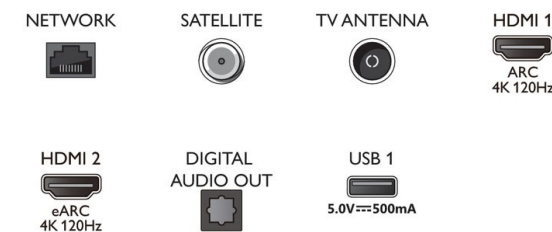

Bottom

Issue date 2023-02-04

Version: 9.5.1

12 NC: 8670 001 82736
EAN: 87 18863 03455 2

© 2023 Koninklijke Philips N.V.
All Rights reserved.

Specifications are subject to change without notice.
Trademarks are the property of Koninklijke Philips N.V.
or their respective owners.

www.philips.com

* Philips OLED TV panels have been certified as flicker-free and discomfort glare free by UL.
* Memory size (Flash): 16 G, the actual available disc space may differ (dependent on e.g. (pre-)installed apps, installed operating system, etc.)
* EPG and actual visibility (up to 8 days) is country- and operator-dependent.
* Android App offerings vary per country. For more details please visit your local Google Play Store.
* The TV supports DVB reception for 'Free to air' broadcast. Specific DVB operators may not be supported. An up to date list can be found in the FAQ section of the Philips support website. For some operators Conditional Access and subscription are required. Contact your operator for more information.
* Philips TV Remote app and related functionalities vary per TV model, operator and country, as well as smart device model and OS. For more details please visit: www.philips.com/TVRemoteapp.
* USB recording for digital channels only, recordings may be limited by broadcast copy protection (CI+). Country and channel restrictions may apply.
* This television contains lead only in certain parts or components where no technology alternatives exist in accordance with existing exemption clauses under the RoHS Directive.
* Amazon, Alexa and all related logos are trademarks of Amazon.com, Inc. or its affiliates. Amazon Alexa is available in selected languages and countries.
* Amazon Prime is available in selected languages and countries.
* Disney+ subscription required. Subject to terms at <https://www.disneyplus.com> (c) 2020 Disney and its related entities. Disney+ is available in selected languages and countries.
* Google Assistant is available on Philips Android TVs running on Android O (8) or higher OS version. Google Assistant is available in selected languages and countries.
* Netflix subscription required. Subject to terms on <https://www.netflix.com>
* Rakuten TV is available in selected languages and countries.