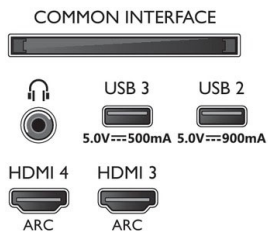

Connections

Side