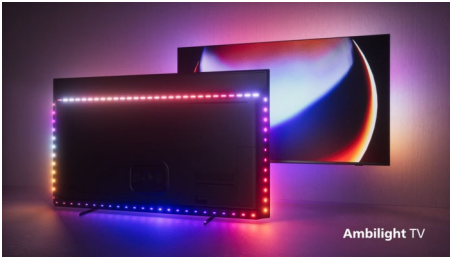

4K UHD Android TV
P5 AI perfect picture engine Dolby Atmos sound, 4 sided Ambilight TV, 139 cm (55") Android TV

55OLED837/12

Highlights

4 sided Ambilight

With Ambilight, the incredible experience of watching a Philips OLED TV gets even better! LED lights on all four sides of the TV glow and change colour in perfect sync with the colours of the on-screen action or your music. It's so warm and immersive, you'll wonder how you enjoyed TV without it.