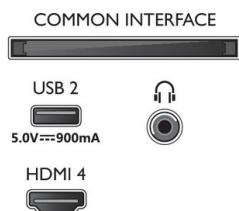

Design

- Colours of TV: Anthracite grey bezel
- Stand design: Anthracite grey central stand

Dimensions

- Box dimensions (W x H x D): 1400.0 x 890.0 x 160.0 mm

- Set dimensions (W x H x D): 1231.0 x 720.0 x 81.0 mm
- Set dimensions with stand (W x H x D): 1231.0 x 783.0 x 259.0 mm
- Stand dimensions (W x H x D): 500.0 x 73.0 x 259.0 mm
- Stand height to TV bottom edge: 73.0 mm
- Wall-mount compatible: 200 x 300 mm
- Product weight: 15.5 kg
- Product weight (+stand): 18.2 kg
- Weight incl. Packaging: 22.3 kg

Accessories

- Included accessories: Remote Control, 2 x AAA Batteries, Tabletop stand, Power cord, Quick start guide, Legal and safety brochure

EU Energy card

- EPREL registration numbers: 1476000
- Energy class for SDR: E
- On mode power demand for SDR: 61 kWh/1000h
- Energy class for HDR: G
- On mode power demand for HDR: 128 kWh/1000h
- Off mode power consumption: n.a.
- Networked standby mode: 2.0 W
- Panel technology used: LED LCD

Connections

Side

Bottom

Issue date 2023-04-07

Version: 2.1.2

12 NC: 8670 001 88193
EAN: 87 18863 03704 1

© 2023 Koninklijke Philips N.V.
All Rights reserved.

Specifications are subject to change without notice.
Trademarks are the property of Koninklijke Philips N.V.
or their respective owners.