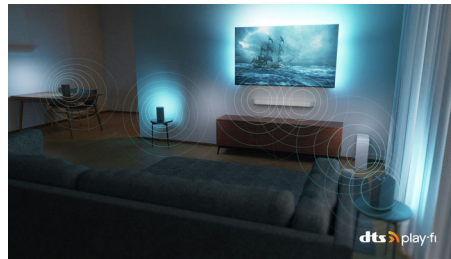

Ultra-sharp picture

Ultra-sharp picture. Vibrant viewing.

Dolby Vision and Dolby Atmos

With Dolby Vision and Dolby Atmos on board, your films, shows and games look and sound

incredible. See the picture that the director wanted you to see — no more disappointing scenes that are too dark to make out! Hear every word clearly. Experience sound effects like they're really happening around you.

Responsible packaging

Slim TV. Packed for the future.

DTS Play-Fi

You get great, clear TV sound straight out of the box. If you want more, the Philips Wireless Home System with DTS Play-Fi lets you connect to compatible soundbars and wireless speakers around your home in seconds. You can even create a home cinema surround-