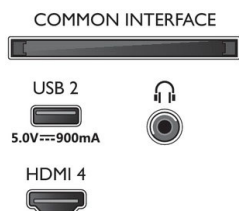

Connections

Side