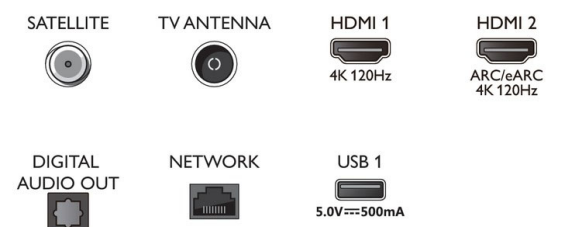

Design

- Colours of TV: Metal bezel frame
- Stand design: Satin chrome EVO stand

Dimensions

- Box dimensions (W x H x D): 1660.0 x 995.0 x 170.0 mm
- Set dimensions (W x H x D): 1444.0 x 831.0 x 68.0 mm

- Set dimensions with stand (W x H x D): 1444.0 x 896.0 x 280.0 mm
- Product weight: 22.9 kg
- Product weight (+stand): 26.8 kg
- Weight incl. Packaging: 34.3 kg
- Wall-mount compatible: 300 x 300 mm
- Stand dimensions (W x H x D): 550.0 x 70.0 x 280.0 mm
- Stand height to TV bottom edge: 70.0 mm

Accessories

- Included accessories: Remote Control, 2 x AAA Batteries, Tabletop stand, Power cord, Quick start guide, Legal and safety brochure

EU Energy card

- EPREL registration numbers: tbc
- Energy class for SDR: n.a.
- On mode power demand for SDR: tbc kWh/1000h
- Energy class for HDR: n.a.
- On mode power demand for HDR: tbc kWh/1000h
- Off mode power consumption: n.a.
- Networked standby mode: 2.0 W
- Panel technology used: OLED

Connections

Side

Bottom

Issue date 2023-03-30

Version: 1.1.1

12 NC: 8670 001 89022
EAN: 87 18863 03843 7

© 2023 Koninklijke Philips N.V.
All Rights reserved.

Specifications are subject to change without notice.
Trademarks are the property of Koninklijke Philips N.V. or their respective owners.