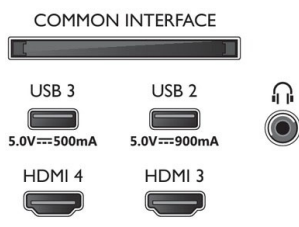

Design

- Colours of TV: Metal bezel frame
- Stand design: Satin chrome EVO stand

Dimensions

- Box dimensions (W x H x D): 1660.0 x 995.0 x 170.0 mm
- Set dimensions (W x H x D): 1444.0 x 831.0 x 68.0 mm

- Set dimensions with stand (W x H x D): 1444.0 x 896.0 x 280.0 mm
- Product weight: 22.9 kg
- Product weight (+stand): 26.8 kg
- Weight incl. Packaging: 34.3 kg
- Wall-mount compatible: 300 x 300 mm
- Stand dimensions (W x H x D): 550.0 x 70.0 x 280.0 mm
- Stand height to TV bottom edge: 70.0 mm

Accessories

- Included accessories: Remote Control, 2 x AAA Batteries, Tabletop stand, Power cord, Quick start guide, Legal and safety brochure

EU Energy card

- EPREL registration numbers: tbc
- Energy class for SDR: n.a.
- On mode power demand for SDR: tbc kWh/1000h
- Energy class for HDR: n.a.
- On mode power demand for HDR: tbc kWh/1000h
- Off mode power consumption: n.a.
- Networked standby mode: 2.0 W
- Panel technology used: OLED

Connections

Side

Bottom

Issue date 2023-03-30

Version: 1.1.1

12 NC: 8670 001 89022
EAN: 87 18863 03843 7

© 2023 Koninklijke Philips N.V.
All Rights reserved.

Specifications are subject to change without notice.
Trademarks are the property of Koninklijke Philips N.V. or their respective owners.