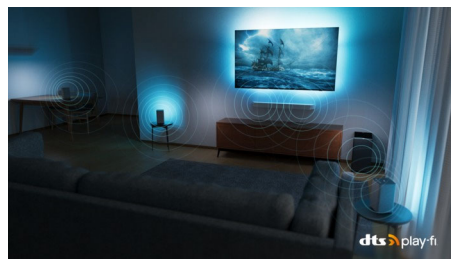

DTS Play-Fi compatible

Philips Wireless Home System powered by DTS Play-Fi lets you connect to compatible soundbars and wireless speakers around your home in seconds. Listen to movies in the

kitchen. Play music anywhere. You can even create a home-cinema surround-sound system using your Philips TV as a central speaker.