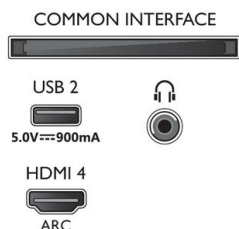

Design

- Colours of TV: Light silver bezel

- Stand design: Light silver central stand
- Remote control: with QWERTY

Dimensions

- Box dimensions (W x H x D): 1600.0 x 995.0 x 170.0 mm
- Set dimensions (W x H x D): 1450.5 x 842.2 x 85.1 mm
- Set dimensions with stand (W x H x D): 1450.5 x 906.9 x 289.1 mm
- Stand dimensions (W x H x D): 379.8 x 70.0 x 289.1 mm
- Product weight: 24.5 kg
- Product weight (+stand): 27.2 kg
- Weight incl. Packaging: 35.7 kg
- Wall-mount compatible: 300 x 300 mm

Accessories

- Included accessories: Quick start guide, Legal and safety brochure, Power cord, Tabletop stand, Remote Control, 2 x AAA Batteries

EU Energy card

- Energy class for SDR: G
- Energy class for HDR: G
- Networked standby mode: <2.0 W
- Off mode power consumption: n.a.
- Panel technology used: LED LCD
- EPREL registration numbers: 1164844
- On mode power demand for HDR: 184 kWh/1000h
- On mode power demand for SDR: 103 kWh/1000h

Connections

Side

Bottom

Issue date 2023-02-06

Version: 7.3.4

12 NC: 8670 001 82684
EAN: 87 18863 03434 7

© 2023 Koninklijke Philips N.V.
All Rights reserved.

Specifications are subject to change without notice.
Trademarks are the property of Koninklijke Philips N.V.
or their respective owners.