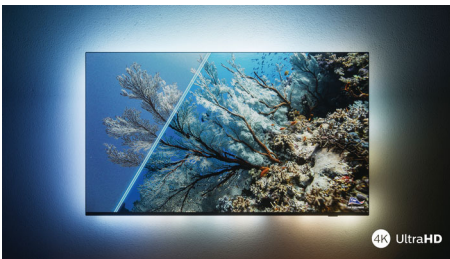

PHILIPS

4K UHD LED Android TV
3 sided Ambilight TV Major HDR formats supported, P5 picture engine-120 Hz, 164 cm (65") Android TV

65PUS8837/12

Highlights

The one with Ambilight.

With Philips Ambilight, the brilliant experience of watching a Philips TV gets even bigger! LED lights around the edge of the TV glow and change colour in perfect sync with the colours of the on-screen action or your music. It's so warm and immersive, you'll wonder how you enjoyed TV without it.

Vibrant HDR picture

Want to experience a perfect picture for every scene? Your Philips 4K UHD TV is compatible with all major HDR formats, which means you get brilliant, sharp images. You'll see every detail, even in dark and bright areas.