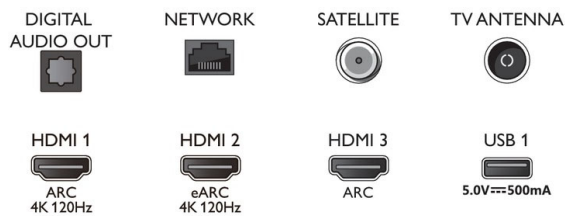

Design

- Colours of TV: Light silver bezel

- Stand design: Light silver central stand
- Remote control: with QWERTY

Dimensions

- Box dimensions (W x H x D): 1600.0 x 995.0 x 170.0 mm
- Set dimensions (W x H x D): 1450.5 x 842.2 x 85.1 mm
- Set dimensions with stand (W x H x D): 1450.5 x 906.9 x 289.1 mm
- Stand dimensions (W x H x D): 379.8 x 70.0 x 289.1 mm
- Product weight: 24.5 kg
- Product weight (+stand): 27.2 kg
- Weight incl. Packaging: 35.7 kg
- Wall-mount compatible: 300 x 300 mm

Accessories

- Included accessories: Quick start guide, Legal and safety brochure, Power cord, Tabletop stand, Remote Control, 2 x AAA Batteries

EU Energy card

- Energy class for SDR: G
- Energy class for HDR: G
- Networked standby mode: <2.0 W
- Off mode power consumption: n.a.
- Panel technology used: LED LCD
- EPREL registration numbers: 1164844
- On mode power demand for HDR: 184 kWh/1000h
- On mode power demand for SDR: 103 kWh/1000h

Connections

Side

Bottom

Issue date 2023-02-06

Version: 7.3.4

12 NC: 8670 001 82684
EAN: 87 18863 03434 7

© 2023 Koninklijke Philips N.V.
All Rights reserved.

Specifications are subject to change without notice.
Trademarks are the property of Koninklijke Philips N.V.
or their respective owners.