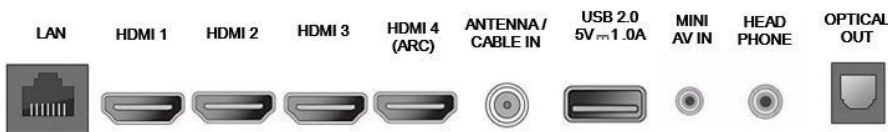

Tuner/Reception/Transmission

- Aerial Input: 75 ohm F-type
- TV system: ATSC, NTSC
- Video Playback: NTSC
- Tuner bands: UHF, VHF

Connectivity

- AV 1: AV In
- Audio Output - Digital: Optical (TOSLINK)
- USB: USB 2.0
- Other connections: Headphone out, Ethernet, Wireless LAN 802.11ac
- EasyLink (HDMI-CEC): One touch play, Power status, System info (menu language), System audio control, System standby
- Number of HDMI Input: 4

Power

- Ambient temperature: 5°C to 40°C (41°F to 104°F)
- Mains power: 120V~ 50/60 Hz
- Power consumption: 140 W
- Standby power consumption: < 0.5 W

Dimensions

- Box depth [cm]: 15.2 cm
- Box height [cm]: 83.7 cm
- Box width [cm]: 135.0 cm
- Product weight: 11.5 kg
- Product weight (+stand): 11.7 kg
- Weight incl. Packaging: 15.8 kg
- Wall mount compatible: 300 x 300 mm
- Set Depth (cm): 9.47 cm
- Set Depth (with stand) (cm): 24.66 cm
- Set Height (cm): 71.82 cm
- Set Height (with stand) (cm): 77.12 cm
- Set Width (cm): 123.60 cm
- Set Width (with stand) (cm): 123.60 cm

Accessories

- Included accessories: Table top stand, Quick start guide, Remote Control, Batteries for remote control, Safety/legal instructions, Screws, AV cable adaptor, Quick install guide

Network Services

- TV Operating System: Roku OS
- Network Features: Wireless Screencasting

Issue date 2023-03-04

© 2023 Koninklijke Philips N.V.
All Rights reserved.

Version: 4.1.1

Specifications are subject to change without notice.
Trademarks are the property of Koninklijke Philips N.V.
or their respective owners.

12 NC: 8670 001 75078
UPC: 6 09585 25424 4

www.philips.com

* Subscriptions or other payments may be required to access certain channels. Content may not be available in all areas in which the Roku TVs are sold and channel availability is subject to change.

* Roku, Roku TV and the Roku logo are the trademarks or registered trademarks of Roku, Inc. All other trademarks and logos herein are the property of their respective owners.

* Google is a trademark of Google LLC. Amazon, Alexa, Prime Video, and all related logos are trademarks of Amazon.com, Inc. or its affiliates. Third party voice assistant features and services may be subject to change or removal without notice.

* Apple, AirPlay, HomeKit and Siri are trademarks of Apple, Inc., registered in the U.S. and other countries. This Philips Roku TV is compatible with AirPlay 2 and HomeKit. and requires iOS 12.3 or later or macOS10.14.5 or later.

* Content resolution is based on TV compatibility and may vary by channel. Channels are subject to change, vary by region, and may require payment. Roku search does not work with all channels.