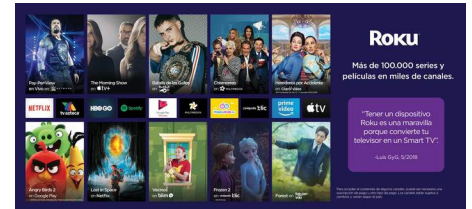

Entertainment for everyone

Whether you're a cable subscriber, cord cutter, or anything in between, it's easy to watch what you love with Philips Roku TV. Get one-click access to your cable, satellite, or HDTV antenna on the home screen. Or start streaming with live-streaming TV channels, plus 100,000+ movies and TV episodes available, including tens of thousands for free.